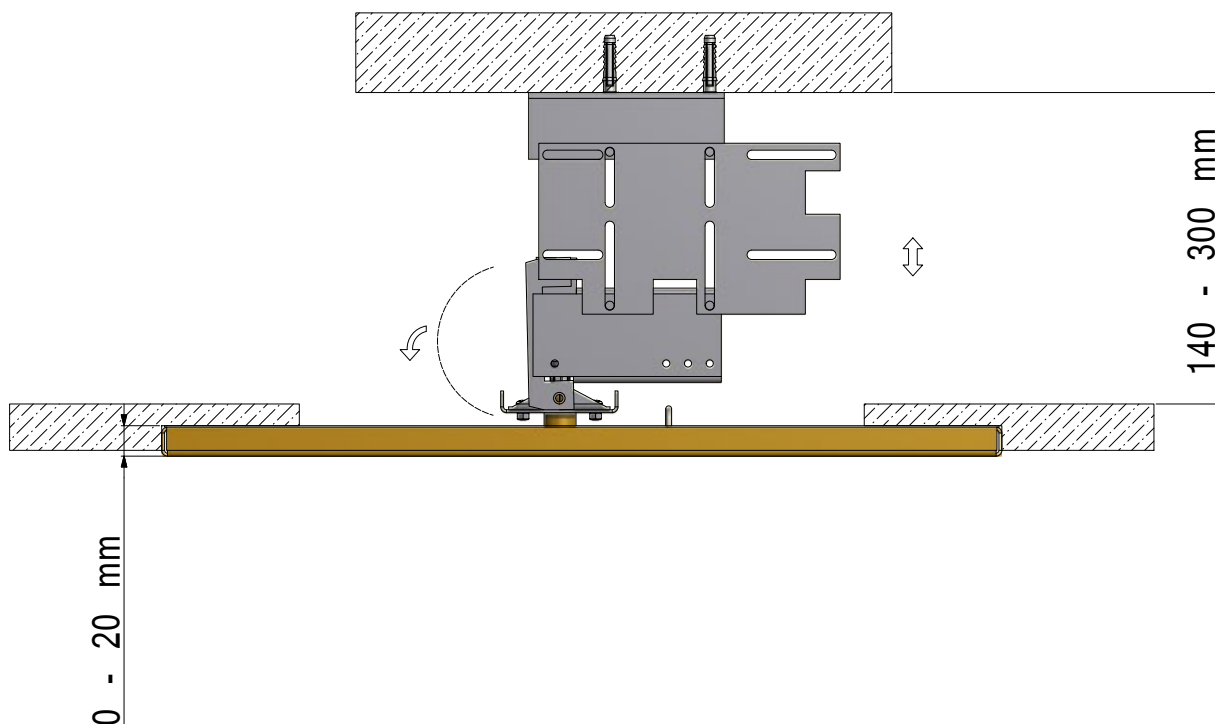

multifunction chromotherapy

2B 604 1L

modello brevettato | patented | breveté | patentiert

ottone massiccio | solid brass | laiton massif | massiv Messing

consumo idrico effetto pioggia: 12 litri/minuto | average flow rate rain effect: 12 liters/minute

consommation effet pluie: 12 L/min | Durchflussmenge Regenbrause: 12 L/min

consumo idrico cascata: 18 litri/minuto | average flow rate waterfall: 18 liters/minute

consommation cascade: 18 L/min | Durchflussmenge Wasserfall: 18 L/min

pressione minima di esercizio: 1,5 bar dinamici | minimum dynamic pressure required: 1,5 bar (21,7 psi)

pression minimale 1,5 bar | mindest Druck aus 1,5 bar

Soffione anticalcare multifunzione rettangolare cromato 600x400mm con cromoterapia a 72 LED RGB e CASCATA. Completo di dispositivo DELUXE per fissaggio a controsoffitto.

Rectangular multifunctional chrome plated antiscald 72 LED RGB shower head 600x400mm with WATERFALL. Equipped with DELUXE false ceiling fixing device.

Pomme de tête anticalcaire multifonction chromée rectangulaire 600x400mm à 72 LED RGB avec CASCADE. Dispositif de fixation au contre-plafond DELUXE compris.

Rechteckige Kopfbrause Anti-Kalk 600x400mm 72 LED RGB verchromt mit WASSERFALL. Vorrichtung für blinde Decke Montage DELUXE einschließlich.

NOTE | NOTES

L'azienda si riserva il diritto di apportare senza preavviso modifiche ai prodotti in qualsiasi momento. | Manufacturer reserves the right to change products at any time without notice. | Usine se réserve à tout moment de modifier les caractéristiques des produits. | Der Hersteller behält sich vor, alle Produkte ohne vorherige Mitteilung zu ändern.