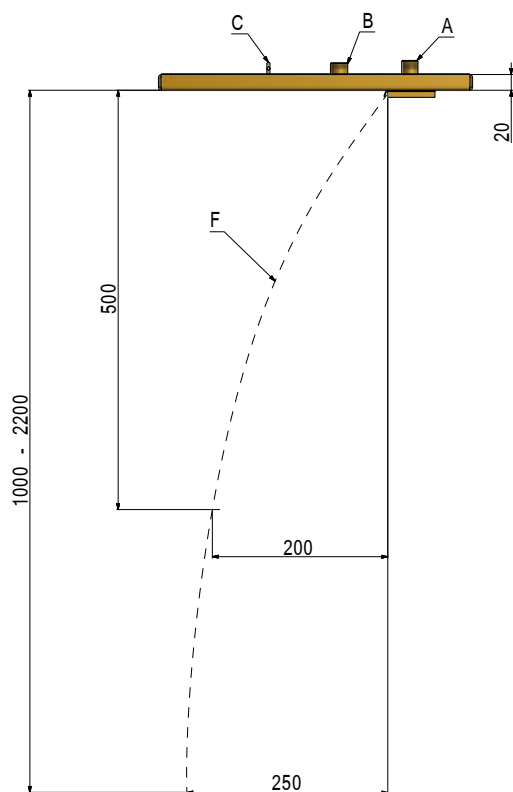

multifunction chromotherapy

1B 404 1L

modello brevettato | patented | breveté | patentiert

ottone massiccio | solid brass | laiton massif | massiv Messing

consumo idrico effetto pioggia: 10 litri/minuto | average flow rate rain effect: 10 liters/minute

consommation effet pluie: 10 L/min | Durchflussmenge Regenbrause: 10 L/min

consumo idrico cascata: 18 litri/minuto | average flow rate waterfall: 18 liters/minute

consommation cascade: 18 L/min | Durchflussmenge Wasserfall: 18 L/min

pressione minima di esercizio: 1,5 bar dinamici | minimum dynamic pressure required: 1,5 bar (21,7 psi)

pression minimale 1,5 bar | mindest Druck aus 1,5 bar

Soffione anticalcare multifunzione quadrato cromato 400x400mm con cromoterapia a 72 LED RGB e CASCATA. Completo di dispositivo DELUXE per fissaggio a controsoffitto.

Square multifunctional chrome plated antiscaling 72 LED RGB shower head 400x400mm with WATERFALL. Equipped with DELUXE false ceiling fixing device.

Pomme de tête anticalcaire multifonction chromée carrée 400x400mm à 72 LED RGB avec CASCADE. Dispositif de fixation au contre-plafond DELUXE compris.

Viereckige Kopfbrause Anti-Kalk 400x400mm 72 LED RGB verchromt mit WASSERFALL. Vorrichtung für blinde Decke Montage DELUXE einschließlich.

NOTE | NOTES

A - Alimentazione cascata - Waterfall water supply - Connexion cascade - Wasserfall Anschluss

B - Alimentazione pioggia - Rain water supply - Connexion pluie - Regenbrause Anschluss

C - Connettore LED - LED connector - Connecteur LED - LED Verbinder

F - Flusso cascata - Waterfall flow - Flux cascade - Wasserfallausfluß

E - Dimensione minima scasso controsoffitto - Minimum false ceiling hole dimension

E - Dimension minimum du trou au contre-plafond - Mindestlochgröße von dem blinden Decke

L'azienda si riserva il diritto di apportare senza preavviso modifiche ai prodotti in qualsiasi momento. | Manufacturer reserves the right to change products at any time without notice.
L'usine se réserve à tout moment de modifier les caractéristiques des produits. | Der Hersteller behält sich vor, alle Produkte ohne vorherige Mitteilung zu ändern.