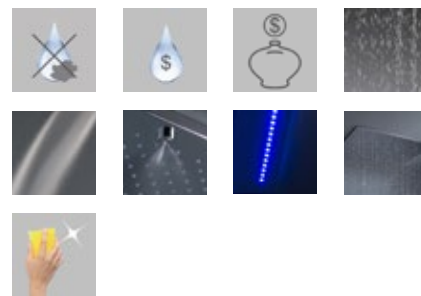

multifunction chromotherapy

1B 406 1L

modello brevettato | patented | breveté | patentiert

ottone massiccio | solid brass | laiton massif | massiv Messing

consumo idrico effetto pioggia: 10 litri/minuto | average flow rate rain effect: 10 liters/minute

consommation effet pluie: 10 L/min | Durchflussmenge Regenbrause: 10 L/min

consumo idrico cascata: 18 litri/minuto | average flow rate waterfall: 18 liters/minute

consommation cascade: 18 L/min | Durchflussmenge Wasserfall: 18 L/min

pressione minima di esercizio: 1,5 bar dinamici | minimum dynamic pressure required: 1,5 bar (21,7 psi)

pression minimale 1,5 bar | mindest Druck aus 1,5 bar

Soffione anticalcare multifunzione quadrato cromato 400x400mm con cromoterapia a 72 LED RGB, CASCATA e NEBULIZZAZIONE. Completo di dispositivo DELUXE per fissaggio a controsoffitto.

Square multifunctional chrome plated antiscald 72 LED RGB shower head 400x400mm with WATERFALL and NEBULIZATION. Equipped with DELUXE false ceiling fixing device.

Pomme de tête anticalcaire multifonction chromée carrée 400x400mm à 72 LED RGB avec CASCADE et NÉBULISATION. Dispositif de fixation au contre-plafond DELUXE compris.

Viereckige Kopfbrause Anti-Kalk 400x400mm 72 LED RGB verchromt mit WASSERFALL und NEBULISIERUNG. Vorrichtung für blinde Decke Montage DELUXE einschließlich.

NOTE | NOTES

L'azienda si riserva il diritto di apportare senza preavviso modifiche ai prodotti in qualsiasi momento. | Manufacturer reserves the right to change products at any time without notice.
L'usine se réserve à tout moment de modifier les caractéristiques des produits. | Der Hersteller behält sich vor, alle Produkte ohne vorherige Mitteilung zu ändern.