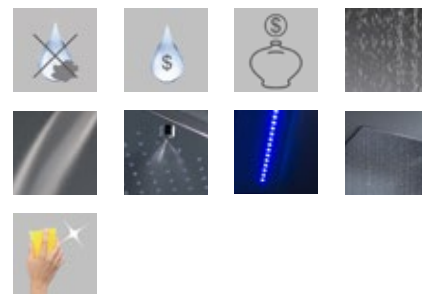

multifunction chromotherapy

2B 606 1L

modello brevettato | patented | breveté | patentiert

ottone massiccio | solid brass | laiton massif | massiv Messing

consumo idrico effetto pioggia: 12 litri/minuto | average flow rate rain effect: 12 liters/minute

consommation effet pluie: 12 L/min | Durchflussmenge Regenbrause: 12 L/min

consumo idrico cascata: 18 litri/minuto | average flow rate waterfall: 18 liters/minute

consommation cascade: 18 L/min | Durchflussmenge Wasserfall: 18 L/min

pressione minima di esercizio: 1,5 bar dinamici | minimum dynamic pressure required: 1,5 bar (21,7 psi)

pression minimale 1,5 bar | mindest Druck aus 1,5 bar

Soffione anticalcare multifunzione rettangolare cromato 600x400mm con cromoterapia a 72 LED RGB, CASCATA e NEBULIZZAZIONE. Completo di dispositivo DELUXE per fissaggio a controsoffitto.

Rectangular multifunctional chrome plated antiscaling 72 LED RGB shower head 600x400mm with WATERFALL and NEBULIZATION. Equipped with DELUXE false ceiling fixing device.

Pomme de tête anticalcaire multifonction chromée rectangulaire 600x400mm à 72 LED RGB avec CASCADE et NÉBULISATION. Dispositif de fixation au contre-plafond DELUXE compris.

Rechteckige Kopfbrause Anti-Kalk 600x400mm 72 LED RGB verchromt mit WASSERFALL und NEBULISIERUNG. Vorrichtung für blinde Decke Montage DELUXE einschließlich.

NOTE | NOTES

A - Alimentazione cascata - Waterfall water supply - Connexion cascade - Wasserfall Anschluss

B - Alimentazione pioggia - Rain water supply - Connexion pluie - Regenbrause Anschluss

C - Connettore LED - LED connector - Connecteur LED - LED Verbinder

D - Alimentazione nebulizzatori - Nebulization water supply - Connexion nébulisation - Nebulisierung Anschluss

E - Dimensione scasso controsoffitto - False ceiling hole dimension - Dimension trou au contre-plafond - Lochgröße von dem blinden Decke

L'azienda si riserva il diritto di apportare senza preavviso modifiche ai prodotti in qualsiasi momento | Manufacture reserves the right to change products at any time without notice.
L'usine se réserve à tout moment de modifier les caractéristiques des produits | Der Hersteller behält sich vor, alle Produkte ohne vorherige Mitteilung zu ändern.