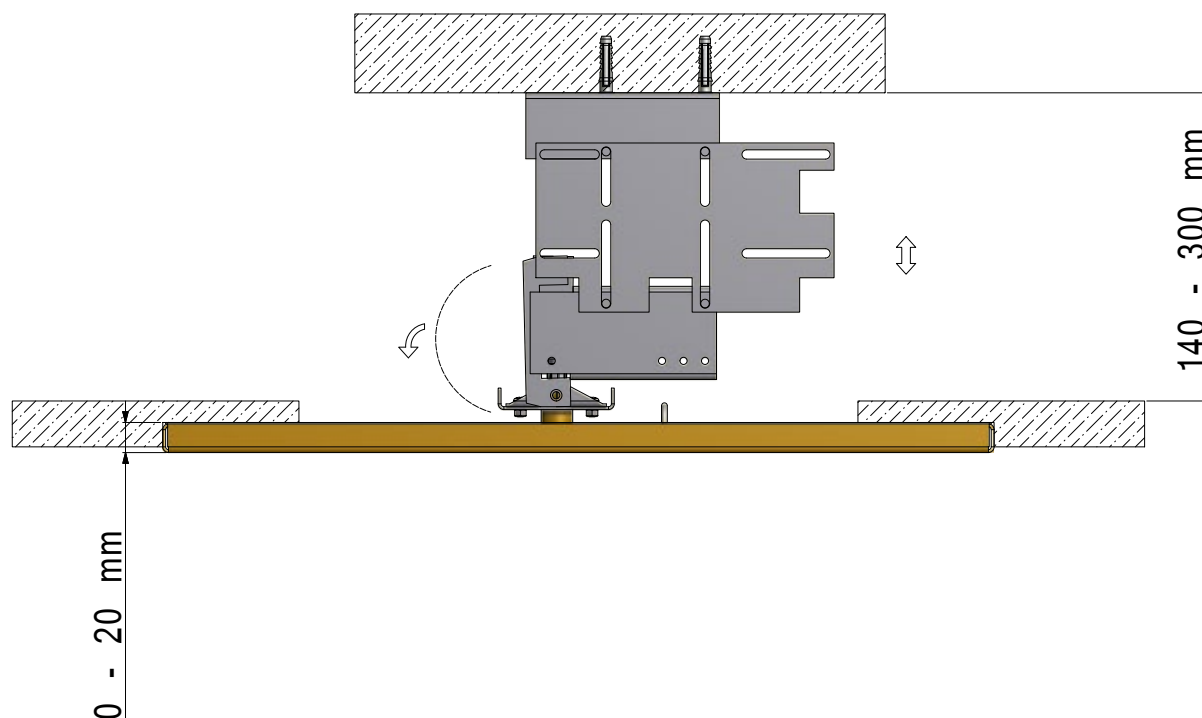

multifunction chromotherapy

2B 606 1L

modello brevettato | patented | breveté | patentiert

ottone massiccio | solid brass | laiton massif | massiv Messing

consumo idrico effetto pioggia: 12 litri/minuto | average flow rate rain effect: 12 liters/minute

consommation effet pluie: 12 L/min | Durchflussmenge Regenbrause: 12 L/min

consumo idrico cascata: 18 litri/minuto | average flow rate waterfall: 18 liters/minute

consommation cascade: 18 L/min | Durchflussmenge Wasserfall: 18 L/min

pressione minima di esercizio: 1,5 bar dinamici | minimum dynamic pressure required: 1,5 bar (21,7 psi)

pression minimale 1,5 bar | mindest Druck aus 1,5 bar

Soffione anticalcare multifunzione rettangolare cromato 600x400mm con cromoterapia a 72 LED RGB, CASCATA e NEBULIZZAZIONE. Completo di dispositivo DELUXE per fissaggio a controsoffitto.

Rectangular multifunctional chrome plated antiscala 72 LED RGB shower head 600x400mm with WATERFALL and NEBULIZATION. Equipped with DELUXE false ceiling fixing device.

Pomme de tête anticalcaire multifonction chromée rectangulaire 600x400mm à 72 LED RGB avec CASCADE et NÉBULISATION. Dispositif de fixation au contre-plafond DELUXE compris.

Rechteckige Kopfbrause Anti-Kalk 600x400mm 72 LED RGB verchromt mit WASSERFALL und NEBULISIERUNG. Vorrichtung für blinde Decke Montage DELUXE einschließlich.

NOTE | NOTES

L'azienda si riserva il diritto di apportare senza preavviso modifiche ai prodotti in qualsiasi momento. | Manufacturer reserves the right to change products at any time without notice.
L'usine se réserve à tout moment de modifier les caractéristiques des produits. | Der Hersteller behält sich vor, alle Produkte ohne vorherige Mitteilung zu ändern.