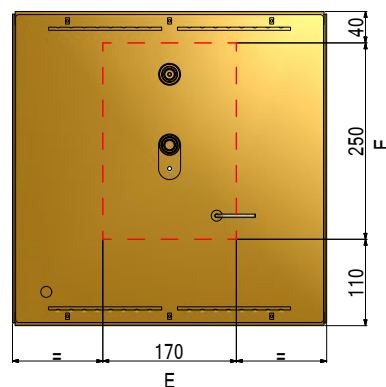

multifunction chromotherapy

1B 404 1L

modello brevettato | patented | breveté | patentiert

ottone massiccio | solid brass | laiton massif | massiv Messing

consumo idrico effetto pioggia: 10 litri/minuto | average flow rate rain effect: 10 liters/minute

consommation effet pluie: 10 L/min | Durchflussmenge Regenbrause: 10 L/min

consumo idrico cascata: 18 litri/minuto | average flow rate waterfall: 18 liters/minute

consommation cascade: 18 L/min | Durchflussmenge Wasserfall: 18 L/min

pressione minima di esercizio: 1,5 bar dinamici | minimum dynamic pressure required: 1,5 bar (21,7 psi)

pression minimale 1,5 bar | mindest Druck aus 1,5 bar

Soffione anticalcare multifunzione quadrato cromato 400x400mm con cromoterapia a 72 LED RGB e CASCATA. Completo di dispositivo DELUXE per fissaggio a controsoffitto.

Square multifunctional chrome plated antiscaling 72 LED RGB shower head 400x400mm with WATERFALL. Equipped with DELUXE false ceiling fixing device.

Pomme de tête anticalcaire multifonction chromée carrée 400x400mm à 72 LED RGB avec CASCADE. Dispositif de fixation au contre-plafond DELUXE compris.

Viereckige Kopfbrause Anti-Kalk 400x400mm 72 LED RGB verchromt mit WASSERFALL. Vorrichtung für blinde Decke Montage DELUXE einschließlich.

NOTE | NOTES

A - Alimentazione cascata - Waterfall water supply - Connexion cascade - Wasserfall Anschluss

B - Alimentazione pioggia - Rain water supply - Connexion pluie - Regenbrause Anschluss

C - Connettore LED - LED connector - Connecteur LED - LED Verbinder

F - Flusso cascata - Waterfall flow - Flux cascade - Wasserfallausfluß

E - Dimensione minima scasso controsoffitto - Minimum false ceiling hole dimension

E - Dimension minimum du trou au contre-plafond - Mindestlochgröße von dem blinden Decke

L'azienda si riserva il diritto di apportare senza preavviso modifiche ai prodotti in qualsiasi momento. | Manufacturer reserves the right to change products at any time without notice.
L'usine se réserve à tout moment de modifier les caractéristiques des produits. | Der Hersteller behält sich vor, alle Produkte ohne vorherige Mitteilung zu ändern.