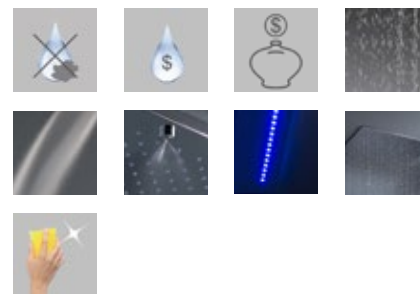

multifunction chromotherapy

2B 606 1L

modello brevettato | patented | breveté | patentiert

ottone massiccio | solid brass | laiton massif | massiv Messing

consumo idrico effetto pioggia: 12 litri/minuto | average flow rate rain effect: 12 liters/minute

consommation effet pluie: 12 L/min | Durchflussmenge Regenbrause: 12 L/min

consumo idrico cascata: 18 litri/minuto | average flow rate waterfall: 18 liters/minute

consommation cascade: 18 L/min | Durchflussmenge Wasserfall: 18 L/min

pressione minima di esercizio: 1,5 bar dinamici | minimum dynamic pressure required: 1,5 bar (21,7 psi)

pression minimale 1,5 bar | mindest Druck aus 1,5 bar

Soffione anticalcare multifunzione rettangolare cromato 600x400mm con cromoterapia a 72 LED RGB, CASCATA e NEBULIZZAZIONE. Completo di dispositivo DELUXE per fissaggio a controsoffitto.

Rectangular multifunctional chrome plated antiscala 72 LED RGB shower head 600x400mm with WATERFALL and NEBULIZATION. Equipped with DELUXE false ceiling fixing device.

Pomme de tête anticalcaire multifonction chromée rectangulaire 600x400mm à 72 LED RGB avec CASCADE et NÉBULISATION. Dispositif de fixation au contre-plafond DELUXE compris.

Rechteckige Kopfbrause Anti-Kalk 600x400mm 72 LED RGB verchromt mit WASSERFALL und NEBULISIERUNG. Vorrichtung für blinde Decke Montage DELUXE einschließlich.

NOTE | NOTES

L'azienda si riserva il diritto di apportare senza preavviso modifiche ai prodotti in qualsiasi momento. | Manufacturer reserves the right to change products at any time without notice.
L'usine se réserve à tout moment de modifier les caractéristiques des produits. | Der Hersteller behält sich vor, alle Produkte ohne vorherige Mitteilung zu ändern.