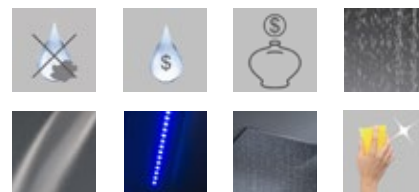

multifunction chromotherapy

2B 604 1L

modello brevettato | patented | breveté | patentiert

ottone massiccio | solid brass | laiton massif | massiv Messing

consumo idrico effetto pioggia: 12 litri/minuto | average flow rate rain effect: 12 liters/minute

consommation effet pluie: 12 L/min | Durchflussmenge Regenbrause: 12 L/min

consumo idrico cascata: 18 litri/minuto | average flow rate waterfall: 18 liters/minute

consommation cascade: 18 L/min | Durchflussmenge Wasserfall: 18 L/min

pressione minima di esercizio: 1,5 bar dinamici | minimum dynamic pressure required: 1,5 bar (21,7 psi)

pression minimale 1,5 bar | mindest Druck aus 1,5 bar

Soffione anticalcare multifunzione rettangolare cromato 600x400mm con cromoterapia a 72 LED RGB e CASCATA. Completo di dispositivo DELUXE per fissaggio a controsoffitto.

Rectangular multifunctional chrome plated antiscald 72 LED RGB shower head 600x400mm with WATERFALL. Equipped with DELUXE false ceiling fixing device.

Pomme de tête anticalcaire multifonction chromée rectangulaire 600x400mm à 72 LED RGB avec CASCADE. Dispositif de fixation au contre-plafond DELUXE compris.

Rechteckige Kopfbrause Anti-Kalk 600x400mm 72 LED RGB verchromt mit WASSERFALL. Vorrichtung für blinde Decke Montage DELUXE einschließlich.

NOTE | NOTES

L'azienda si riserva il diritto di apportare senza preavviso modifiche ai prodotti in qualsiasi momento. | Manufacturer reserves the right to change products at any time without notice. | Usine se réserve à tout moment de modifier les caractéristiques des produits. | Der Hersteller behält sich vor, alle Produkte ohne vorherige Mitteilung zu ändern.