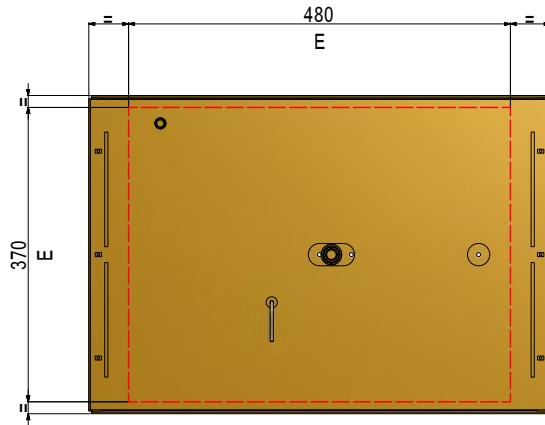

multifunction chromotherapy

2B 605 1L

modello brevettato | patented | breveté | patentiert

ottone massiccio | solid brass | laiton massif | massiv Messing

consumo idrico effetto pioggia: 12 litri/minuto | average flow rate rain effect: 12 liters/minute

consommation effet pluie: 12 L/min | Durchflussmenge Regenbrause: 12 L/min

consumo idrico nebulizzazione: 1,5 litri/minuto | average flow rate nebulization: 1,5 liters/minute

consommation nébulisation: 1,5 L/min | Durchflussmenge Nebulisierung: 1,5 L/min

Soffione anticalcare multifunzione rettangolare cromato 600x400mm con cromoterapia a 72 LED RGB e NEBULIZZAZIONE. Completo di dispositivo DELUXE per fissaggio a controsoffitto.

Rectangular multifunctional chrome plated antiscald 72 LED RGB shower head 600x400mm with NEBULIZATION. Equipped with DELUXE false ceiling fixing device.

Pomme de tête anticalcaire multifonction chromée rectangulaire 600x400mm à 72 LED RGB avec NÉBULISATION. Dispositif de fixation au contre-plafond DELUXE compris.

Rechteckige Kopfbrause Anti-Kalk 600x400mm 72 LED RGB verchromt mit NEBULISIERUNG. Vorrichtung für blinde Decke Montage DELUXE einschließlich.

NOTE | NOTES

A - Alimentazione nebulizzatori - Nebulization water supply - Connexion nébulisation - Nebulisierung Anschluss

B - Alimentazione pioggia - Rain water supply - Connexion pluie - Regenbrause Anschluss

C - Connettore LED - LED connector - Connecteur LED - LED Verbinder

E - Dimensione scasso controsoffitto - False ceiling hole dimension - Dimension trou au contre-plafond - Lochgröße von dem blinden Decke

L'azienda si riserva il diritto di apportare senza preavviso modifiche ai prodotti in qualsiasi momento. | Manufacture reserves the right to change products at any time without notice.
L'usine se réserve à tout moment de modifier les caractéristiques des produits. | Der Hersteller behält sich vor, alle Produkte ohne vorherige Mitteilung zu ändern.