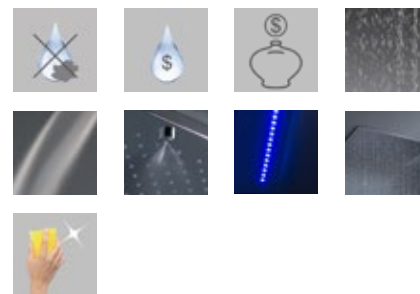

multifunction chromotherapy

1B 406 1L

modello brevettato | patented | breveté | patentiert

ottone massiccio | solid brass | laiton massif | massiv Messing

consumo idrico effetto pioggia: 10 litri/minuto | average flow rate rain effect: 10 liters/minute

consommation effet pluie: 10 L/min | Durchflussmenge Regenbrause: 10 L/min

consumo idrico cascata: 18 litri/minuto | average flow rate waterfall: 18 liters/minute

consommation cascade: 18 L/min | Durchflussmenge Wasserfall: 18 L/min

pressione minima di esercizio: 1,5 bar dinamici | minimum dynamic pressure required: 1,5 bar (21,7 psi)

pression minimale 1,5 bar | mindest Druck aus 1,5 bar

Soffione anticalcare multifunzione quadrato cromato 400x400mm con cromoterapia a 72 LED RGB, CASCATA e NEBULIZZAZIONE. Completo di dispositivo DELUXE per fissaggio a controsoffitto.

Square multifunctional chrome plated antiscald 72 LED RGB shower head 400x400mm with WATERFALL and NEBULIZATION. Equipped with DELUXE false ceiling fixing device.

Pomme de tête anticalcaire multifonction chromée carrée 400x400mm à 72 LED RGB avec CASCADE et NÉBULISATION. Dispositif de fixation au contre-plafond DELUXE compris.

Viereckige Kopfbrause Anti-Kalk 400x400mm 72 LED RGB verchromt mit WASSERFALL und NEBULISIERUNG. Vorrichtung für blinde Decke Montage DELUXE einschließlich.

NOTE | NOTES

A - Alimentazione cascata - Waterfall water supply - Connexion cascade - Wasserfall Anschluss

B - Alimentazione pioggia - Rain water supply - Connexion pluie - Regenbrause Anschluss

C - Connettore LED - LED connector - Connecteur LED - LED Verbinder

D - Alimentazione nebulizzatori - Nebulization water supply - Connexion nébulisation - Nebulisierung Anschluss

E - Dimensione scasso controsoffitto - False ceiling hole dimension - Dimension trou au contre-plafond - Lochgröße von dem blinden Decke

Lazienda si riserva il diritto di apportare senza preavviso modifiche ai prodotti in qualsiasi momento | Manufactuer reserves the right to change products at any time without notice.
Luzine se réserve à tout moment de modifier les caractéristiques des produits | Der Hersteller behält sich vor, alle Produkte ohne vorherige Mitteilung zu ändern.