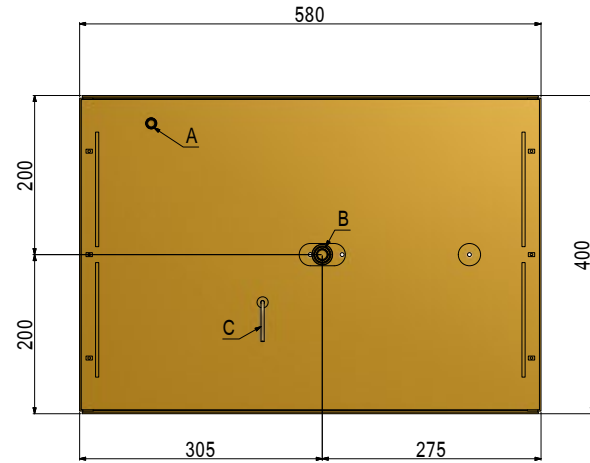

multifunction chromotherapy

2B 605 1L

modello brevettato | patented | breveté | patentiert

ottone massiccio | solid brass | laiton massif | massiv Messing

consumo idrico effetto pioggia: 12 litri/minuto | average flow rate rain effect: 12 liters/minute

consommation effet pluie: 12 L/min | Durchflussmenge Regenbrause: 12 L/min

consumo idrico nebulizzazione: 1,5 litri/minuto | average flow rate nebulization: 1,5 liters/minute

consommation nébulisation: 1,5 L/min | Durchflussmenge Nebulisierung: 1,5 L/min

Soffione anticalcare multifunzione rettangolare cromato 600x400mm con cromoterapia a 72 LED RGB e NEBULIZZAZIONE. Completo di dispositivo DELUXE per fissaggio a controsoffitto.

Rectangular multifunctional chrome plated antiscald 72 LED RGB shower head 600x400mm with NEBULIZATION. Equipped with DELUXE false ceiling fixing device.

Pomme de tête anticalcaire multifonction chromée rectangulaire 600x400mm à 72 LED RGB avec NÉBULISATION. Dispositif de fixation au contre-plafond DELUXE compris.

Rechteckige Kopfbrause Anti-Kalk 600x400mm 72 LED RGB verchromt mit NEBULISIERUNG. Vorrichtung für blinde Decke Montage DELUXE einschließlich.

NOTE | NOTES

A - Alimentazione nebulizzatori - Nebulization water supply - Connexion nébulisation - Nebulisierung Anschluss

B - Alimentazione pioggia - Rain water supply - Connexion pluie - Regenbrause Anschluss

C - Connettore LED - LED connector - Connecteur LED - LED Verbinder

E - Dimensione scasso controsoffitto - False ceiling hole dimension - Dimension trou au contre-plafond - Lochgröße von dem blinden Decke

L'azienda si riserva il diritto di apportare senza preavviso modifiche ai prodotti in qualsiasi momento. | Manufacture reserves the right to change products at any time without notice.
L'usine se réserve à tout moment de modifier les caractéristiques des produits. | Der Hersteller behält sich vor, alle Produkte ohne vorherige Mitteilung zu ändern.