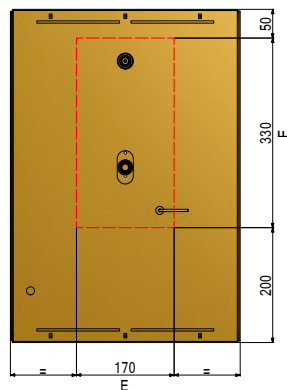

multifunction chromotherapy

2B 604 1L

modello brevettato | patented | breveté | patentiert

ottone massiccio | solid brass | laiton massif | massiv Messing

consumo idrico effetto pioggia: 12 litri/minuto | average flow rate rain effect: 12 liters/minute

consommation effet pluie: 12 L/min | Durchflussmenge Regenbrause: 12 L/min

consumo idrico cascata: 18 litri/minuto | average flow rate waterfall: 18 liters/minute

consommation cascade: 18 L/min | Durchflussmenge Wasserfall: 18 L/min

pressione minima di esercizio: 1,5 bar dinamici | minimum dynamic pressure required: 1,5 bar (21,7 psi)

pression minimale 1,5 bar | mindest Druck aus 1,5 bar

Soffione anticalcare multifunzione rettangolare cromato 600x400mm con cromoterapia a 72 LED RGB e CASCATA. Completo di dispositivo DELUXE per fissaggio a controsoffitto.

Rectangular multifunctional chrome plated antiscalc 600x400mm with WATERFALL. Equipped with DELUXE false ceiling fixing device.

Pomme de tête anticalcaire multifonction chromée rectangulaire 600x400mm à 72 LED RGB avec CASCADE. Dispositif de fixation au contre-plafond DELUXE compris.

Rechteckige Kopfbrause Anti-Kalk 600x400mm 72 LED RGB verchromt mit WASSERFALL. Vorrichtung für blinde Decke Montage DELUXE einschließlich.

NOTE | NOTES

A - Alimentazione cascata - Waterfall water supply - Connexion cascade - Wasserfall Anschluss

B - Alimentazione pioggia - Rain water supply - Connexion pluie - Regenbrause Anschluss

C - Connettore LED - LED connector - Connecteur LED - LED Verbinder

E - Dimensione minima scasso controsoffitto - Minimum false ceiling hole dimension

E - Dimension minimum du trou au contre-plafond - Mindestlochgröße von dem blinden Decke

L'azienda si riserva il diritto di apportare senza preavviso modifiche ai prodotti in qualsiasi momento | Manufacturer reserves the right to change products at any time without notice.
L'usine se réserve à tout moment de modifier les caractéristiques des produits | Der Hersteller behält sich vor, alle Produkte ohne vorherige Mitteilung zu ändern.