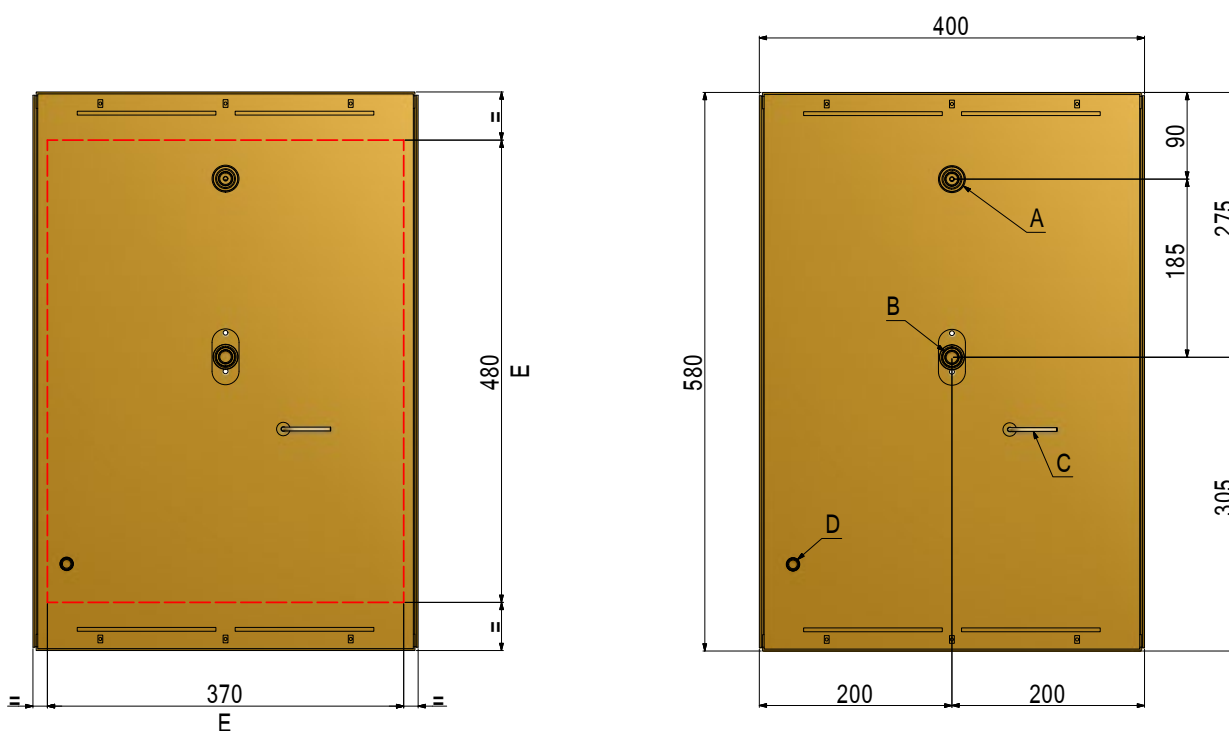

multifunction chromotherapy

2B 606 1L

modello brevettato | patented | breveté | patentiert

ottone massiccio | solid brass | laiton massif | massiv Messing

consumo idrico effetto pioggia: 12 litri/minuto | average flow rate rain effect: 12 liters/minute

consommation effet pluie: 12 L/min | Durchflussmenge Regenbrause: 12 L/min

consumo idrico cascata: 18 litri/minuto | average flow rate waterfall: 18 liters/minute

consommation cascade: 18 L/min | Durchflussmenge Wasserfall: 18 L/min

pressione minima di esercizio: 1,5 bar dinamici | minimum dynamic pressure required: 1,5 bar (21,7 psi)

pression minimale 1,5 bar | mindest Druck aus 1,5 bar

Soffione anticalcare multifunzione rettangolare cromato 600x400mm con cromoterapia a 72 LED RGB, CASCATA e NEBULIZZAZIONE. Completo di dispositivo DELUXE per fissaggio a controsoffitto.

Rectangular multifunctional chrome plated antiscaling 72 LED RGB shower head 600x400mm with WATERFALL and NEBULIZATION. Equipped with DELUXE false ceiling fixing device.

Pomme de tête anticalcaire multifonction chromée rectangulaire 600x400mm à 72 LED RGB avec CASCADE et NÉBULISATION. Dispositif de fixation au contre-plafond DELUXE compris.

Rechteckige Kopfbrause Anti-Kalk 600x400mm 72 LED RGB verchromt mit WASSERFALL und NEBULISIERUNG. Vorrichtung für blinde Decke Montage DELUXE einschließlich.

NOTE | NOTES

A - Alimentazione cascata - Waterfall water supply - Connexion cascade - Wasserfall Anschluss

B - Alimentazione pioggia - Rain water supply - Connexion pluie - Regenbrause Anschluss

C - Connettore LED - LED connector - Connecteur LED - LED Verbinder

D - Alimentazione nebulizzatori - Nebulization water supply - Connexion nébulisation - Nebulisierung Anschluss

E - Dimensione scasso controsoffitto - False ceiling hole dimension - Dimension trou au contre-plafond - Lochgröße von dem blinden Decke

L'azienda si riserva il diritto di apportare senza preavviso modifiche ai prodotti in qualsiasi momento | Manufacture reserves the right to change products at any time without notice.
L'usine se réserve à tout moment de modifier les caractéristiques des produits | Der Hersteller behält sich vor, alle Produkte ohne vorherige Mitteilung zu ändern.