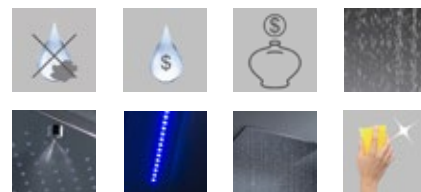

multifunction chromotherapy

1B 405 1L

modello brevettato | patented | breveté | patentiert

ottone massiccio | solid brass | laiton massif | massiv Messing

consumo idrico effetto pioggia: 10 litri/minuto | average flow rate rain effect: 10 liters/minute

consommation effet pluie: 10 L/min | Durchflussmenge Regenbrause: 10 L/min

consumo idrico nebulizzazione: 1,5 litri/minuto | average flow rate nebulization: 1,5 liters/minute

consommation nébulisation: 1,5 L/min | Durchflussmenge Nebulisierung: 1,5 L/min

Soffione anticalcare multifunzione quadrato cromato 400x400mm con cromoterapia a 72 LED RGB e NEBULIZZAZIONE. Completo di dispositivo DELUXE per fissaggio a controsoffitto.

Square multifunctional chrome plated antiscala 72 LED RGB shower head 400x400mm with NEBULIZATION. Equipped with DELUXE false ceiling fixing device.

Pomme de tête anticalcaire multifonction chromée carrée 400x400mm à 72 LED RGB avec NÉBULISATION. Dispositif de fixation au contre-plafond DELUXE compris.

Viereckige Kopfbrause Anti-Kalk 400x400mm 72 LED RGB verchromt mit NEBULISIERUNG. Vorrichtung für blinde Decke Montage DELUXE einschließlich.