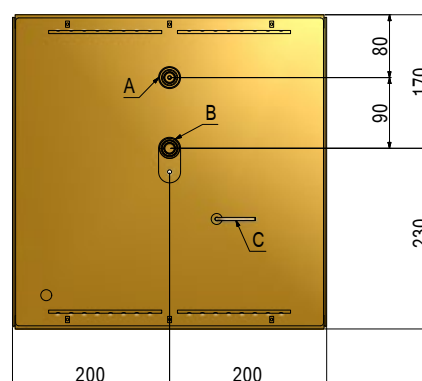

multifunction chromotherapy

1B 404 1L

modello brevettato | patented | breveté | patentiert

ottone massiccio | solid brass | laiton massif | massiv Messing

consumo idrico effetto pioggia: 10 litri/minuto | average flow rate rain effect: 10 liters/minute

consommation effet pluie: 10 L/min | Durchflussmenge Regenbrause: 10 L/min

consumo idrico cascata: 18 litri/minuto | average flow rate waterfall: 18 liters/minute

consommation cascade: 18 L/min | Durchflussmenge Wasserfall: 18 L/min

pressione minima di esercizio: 1,5 bar dinamici | minimum dynamic pressure required: 1,5 bar (21,7 psi)

pression minimale 1,5 bar | mindest Druck aus 1,5 bar

Soffione anticalcare multifunzione quadrato cromato 400x400mm con cromoterapia a 72 LED RGB e CASCATA. Completo di dispositivo DELUXE per fissaggio a controsoffitto.

Square multifunctional chrome plated antiscaling 72 LED RGB shower head 400x400mm with WATERFALL. Equipped with DELUXE false ceiling fixing device.

Pomme de tête anticalcaire multifonction chromée carrée 400x400mm à 72 LED RGB avec CASCADE. Dispositif de fixation au contre-plafond DELUXE compris.

Viereckige Kopfbrause Anti-Kalk 400x400mm 72 LED RGB verchromt mit WASSERFALL. Vorrichtung für blinde Decke Montage DELUXE einschließlich.

NOTE | NOTES

A - Alimentazione cascata - Waterfall water supply - Connexion cascade - Wasserfall Anschluss

B - Alimentazione pioggia - Rain water supply - Connexion pluie - Regenbrause Anschluss

C - Connettore LED - LED connector - Connecteur LED - LED Verbinder

F - Flusso cascata - Waterfall flow - Flux cascade - Wasserfallausfluß

E - Dimensione minima scasso controsoffitto - Minimum false ceiling hole dimension

E - Dimension minimum du trou au contre-plafond - Mindestlochgröße von dem blinden Decke

L'azienda si riserva il diritto di apportare senza preavviso modifiche ai prodotti in qualsiasi momento. | Manufacturer reserves the right to change products at any time without notice.
L'usine se réserve à tout moment de modifier les caractéristiques des produits. | Der Hersteller behält sich vor, alle Produkte ohne vorherige Mitteilung zu ändern.