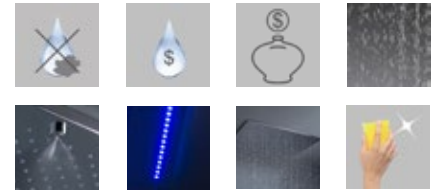

multifunction chromotherapy

2B 605 1L

modello brevettato | patented | breveté | patentiert

ottone massiccio | solid brass | laiton massif | massiv Messing

consumo idrico effetto pioggia: 12 litri/minuto | average flow rate rain effect: 12 liters/minute

consommation effet pluie: 12 L/min | Durchflussmenge Regenbrause: 12 L/min

consumo idrico nebulizzazione: 1,5 litri/minuto | average flow rate nebulization: 1,5 liters/minute

consommation nébulisation: 1,5 L/min | Durchflussmenge Nebulisierung: 1,5 L/min

Soffione anticalcare multifunzione rettangolare cromato 600x400mm con cromoterapia a 72 LED RGB e NEBULIZZAZIONE. Completo di dispositivo DELUXE per fissaggio a controsoffitto.

Rectangular multifunctional chrome plated antiscald 72 LED RGB shower head 600x400mm with NEBULIZATION. Equipped with DELUXE false ceiling fixing device.

Pomme de tête anticalcaire multifonction chromée rectangulaire 600x400mm à 72 LED RGB avec NÉBULISATION. Dispositif de fixation au contre-plafond DELUXE compris.

Rechteckige Kopfbrause Anti-Kalk 600x400mm 72 LED RGB verchromt mit NEBULISIERUNG. Vorrichtung für blinde Decke Montage DELUXE einschließlich.

NOTE | NOTES

L'azienda si riserva il diritto di apportare senza preavviso modifiche ai prodotti in qualsiasi momento. | Manufacture reserves the right to change products at any time without notice.
L'usine se réserve à tout moment de modifier les caractéristiques des produits. | Der Hersteller behält sich vor, alle Produkte ohne vorherige Mitteilung zu ändern.