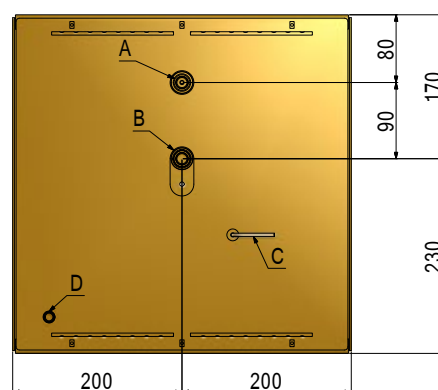

multifunction chromotherapy

1B 406 1L

modello brevettato | patented | breveté | patentiert

ottone massiccio | solid brass | laiton massif | massiv Messing

consumo idrico effetto pioggia: 10 litri/minuto | average flow rate rain effect: 10 liters/minute

consommation effet pluie: 10 L/min | Durchflussmenge Regenbrause: 10 L/min

consumo idrico cascata: 18 litri/minuto | average flow rate waterfall: 18 liters/minute

consommation cascade: 18 L/min | Durchflussmenge Wasserfall: 18 L/min

pressione minima di esercizio: 1,5 bar dinamici | minimum dynamic pressure required: 1,5 bar (21,7 psi)

pression minimale 1,5 bar | mindest Druck aus 1,5 bar

Soffione anticalcare multifunzione quadrato cromato 400x400mm con cromoterapia a 72 LED RGB, CASCATA e NEBULIZZAZIONE. Completo di dispositivo DELUXE per fissaggio a controsoffitto.

Square multifunctional chrome plated antiscald 72 LED RGB shower head 400x400mm with WATERFALL and NEBULIZATION. Equipped with DELUXE false ceiling fixing device.

Pomme de tête anticalcaire multifonction chromée carrée 400x400mm à 72 LED RGB avec CASCADE et NÉBULISATION. Dispositif de fixation au contre-plafond DELUXE compris.

Viereckige Kopfbrause Anti-Kalk 400x400mm 72 LED RGB verchromt mit WASSERFALL und NEBULISIERUNG. Vorrichtung für blinde Decke Montage DELUXE einschließlich.

NOTE | NOTES

A - Alimentazione cascata - Waterfall water supply - Connexion cascade - Wasserfall Anschluss

B - Alimentazione pioggia - Rain water supply - Connexion pluie - Regenbrause Anschluss

C - Connettore LED - LED connector - Connecteur LED - LED Verbinder

D - Alimentazione nebulizzatori - Nebulization water supply - Connexion nébulisation - Nebulisierung Anschluss

E - Dimensione scasso controsoffitto - False ceiling hole dimension - Dimension trou au contre-plafond - Lochgröße von dem blinden Decke

Lazienda si riserva il diritto di apportare senza preavviso modifiche ai prodotti in qualsiasi momento | Manufactuer reserves the right to change products at any time without notice.
Luzine se réserve à tout moment de modifier les caractéristiques des produits | Der Hersteller behält sich vor, alle Produkte ohne vorherige Mitteilung zu ändern.