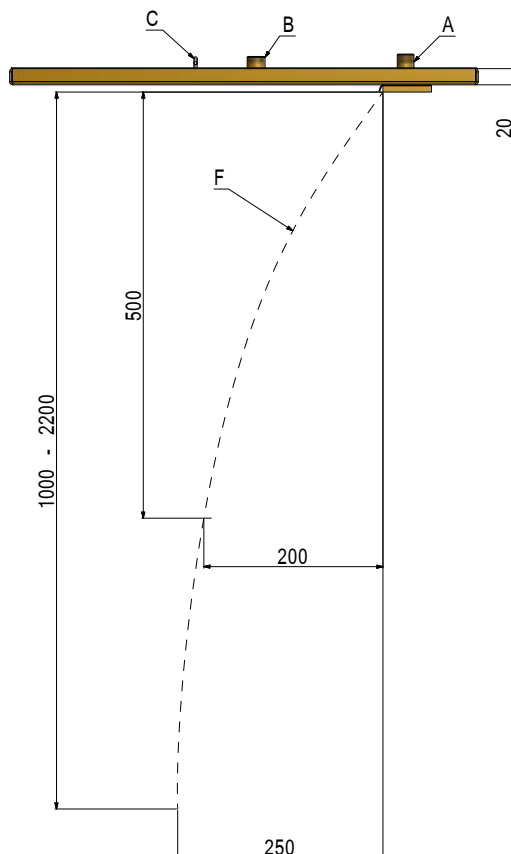

multifunction chromotherapy

2B 604 1L

modello brevettato | patented | breveté | patentiert

ottone massiccio | solid brass | laiton massif | massiv Messing

consumo idrico effetto pioggia: 12 litri/minuto | average flow rate rain effect: 12 liters/minute

consommation effet pluie: 12 L/min | Durchflussmenge Regenbrause: 12 L/min

consumo idrico cascata: 18 litri/minuto | average flow rate waterfall: 18 liters/minute

consommation cascade: 18 L/min | Durchflussmenge Wasserfall: 18 L/min

pressione minima di esercizio: 1,5 bar dinamici | minimum dynamic pressure required: 1,5 bar (21,7 psi)

pression minimale 1,5 bar | mindest Druck aus 1,5 bar

Soffione anticalcare multifunzione rettangolare cromato 600x400mm con cromoterapia a 72 LED RGB e CASCATA. Completo di dispositivo DELUXE per fissaggio a controsoffitto.

Rectangular multifunctional chrome plated antiscald 72 LED RGB shower head 600x400mm with WATERFALL. Equipped with DELUXE false ceiling fixing device.

Pomme de tête anticalcaire multifonction chromée rectangulaire 600x400mm à 72 LED RGB avec CASCADE. Dispositif de fixation au contre-plafond DELUXE compris.

Rechteckige Kopfbrause Anti-Kalk 600x400mm 72 LED RGB verchromt mit WASSERFALL. Vorrichtung für blinde Decke Montage DELUXE einschließlich.

NOTE | NOTES

A - Alimentazione cascata - Waterfall water supply - Connexion cascade - Wasserfall Anschluss

B - Alimentazione pioggia - Rain water supply - Connexion pluie - Regenbrause Anschluss

C - Connettore LED - LED connector - Connecteur LED - LED Verbinder

F - Flusso cascata - Waterfall flow - Flux cascade - Wasserfallausfluß

L'azienda si riserva il diritto di apportare senza preavviso modifiche ai prodotti in qualsiasi momento | Manufacture reserves the right to change products at any time without notice.
L'usine se réserve à tout moment de modifier les caractéristiques des produits | Der Hersteller behält sich vor, alle Produkte ohne vorherige Mitteilung zu ändern.