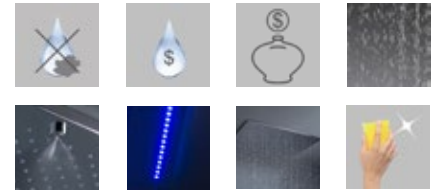

multifunction chromotherapy

2B 605 1L

modello brevettato | patented | breveté | patentiert

ottone massiccio | solid brass | laiton massif | massiv Messing

consumo idrico effetto pioggia: 12 litri/minuto | average flow rate rain effect: 12 liters/minute

consommation effet pluie: 12 L/min | Durchflussmenge Regenbrause: 12 L/min

consumo idrico nebulizzazione: 1,5 litri/minuto | average flow rate nebulization: 1,5 liters/minute

consommation nébulisation: 1,5 L/min | Durchflussmenge Nebulisierung: 1,5 L/min

Soffione anticalcare multifunzione rettangolare cromato 600x400mm con cromoterapia a 72 LED RGB e NEBULIZZAZIONE. Completo di dispositivo DELUXE per fissaggio a controsoffitto.

Rectangular multifunctional chrome plated antiscald 72 LED RGB shower head 600x400mm with NEBULIZATION. Equipped with DELUXE false ceiling fixing device.

Pomme de tête anticalcaire multifonction chromée rectangulaire 600x400mm à 72 LED RGB avec NÉBULISATION. Dispositif de fixation au contre-plafond DELUXE compris.

Rechteckige Kopfbrause Anti-Kalk 600x400mm 72 LED RGB verchromt mit NEBULISIERUNG. Vorrichtung für blinde Decke Montage DELUXE einschließlich.

NOTE | NOTES

A - Alimentazione nebulizzatori - Nebulization water supply - Connexion nébulisation - Nebulisierung Anschluss

B - Alimentazione pioggia - Rain water supply - Connexion pluie - Regenbrause Anschluss

C - Connettore LED - LED connector - Connecteur LED - LED Verbinder

E - Dimensione scasso controsoffitto - False ceiling hole dimension - Dimension trou au contre-plafond - Lochgröße von dem blinden Decke

L'azienda si riserva il diritto di apportare senza preavviso modifiche ai prodotti in qualsiasi momento. | Manufacture reserves the right to change products at any time without notice.
L'usine se réserve à tout moment de modifier les caractéristiques des produits. | Der Hersteller behält sich vor, alle Produkte ohne vorherige Mitteilung zu ändern.