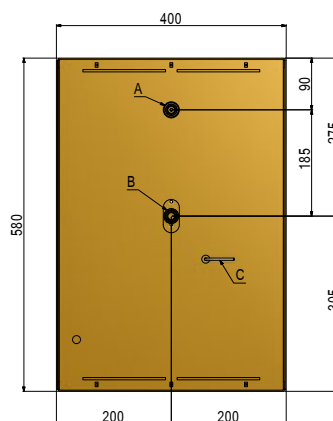

multifunction chromotherapy

2B 604 1L

modello brevettato | patented | breveté | patentiert

ottone massiccio | solid brass | laiton massif | massiv Messing

consumo idrico effetto pioggia: 12 litri/minuto | average flow rate rain effect: 12 liters/minute

consommation effet pluie: 12 L/min | Durchflussmenge Regenbrause: 12 L/min

consumo idrico cascata: 18 litri/minuto | average flow rate waterfall: 18 liters/minute

consommation cascade: 18 L/min | Durchflussmenge Wasserfall: 18 L/min

pressione minima di esercizio: 1,5 bar dinamici | minimum dynamic pressure required: 1,5 bar (21,7 psi)

pression minimale 1,5 bar | mindest Druck aus 1,5 bar

Soffione anticalcare multifunzione rettangolare cromato 600x400mm con cromoterapia a 72 LED RGB e CASCATA. Completo di dispositivo DELUXE per fissaggio a controsoffitto.

Rectangular multifunctional chrome plated antiscalc 600x400mm with WATERFALL. Equipped with DELUXE false ceiling fixing device.

Pomme de tête anticalcaire multifonction chromée rectangulaire 600x400mm à 72 LED RGB avec CASCADE. Dispositif de fixation au contre-plafond DELUXE compris.

Rechteckige Kopfbrause Anti-Kalk 600x400mm 72 LED RGB verchromt mit WASSERFALL. Vorrichtung für blinde Decke Montage DELUXE einschließlich.

NOTE | NOTES

A - Alimentazione cascata - Waterfall water supply - Connexion cascade - Wasserfall Anschluss

B - Alimentazione pioggia - Rain water supply - Connexion pluie - Regenbrause Anschluss

C - Connettore LED - LED connector - Connecteur LED - LED Verbinder

E - Dimensione minima scasso controsoffitto - Minimum false ceiling hole dimension

E - Dimension minimum du trou au contre-plafond - Mindestlochgröße von dem blinden Decke

L'azienda si riserva il diritto di apportare senza preavviso modifiche ai prodotti in qualsiasi momento | Manufacturer reserves the right to change products at any time without notice.
L'usine se réserve à tout moment de modifier les caractéristiques des produits | Der Hersteller behält sich vor, alle Produkte ohne vorherige Mitteilung zu ändern.