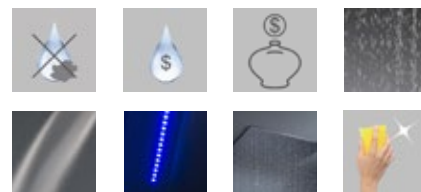

multifunction chromotherapy

1B 404 1L

modello brevettato | patented | breveté | patentiert

ottone massiccio | solid brass | laiton massif | massiv Messing

consumo idrico effetto pioggia: 10 litri/minuto | average flow rate rain effect: 10 liters/minute

consommation effet pluie: 10 L/min | Durchflussmenge Regenbrause: 10 L/min

consumo idrico cascata: 18 litri/minuto | average flow rate waterfall: 18 liters/minute

consommation cascade: 18 L/min | Durchflussmenge Wasserfall: 18 L/min

pressione minima di esercizio: 1,5 bar dinamici | minimum dynamic pressure required: 1,5 bar (21,7 psi)

pression minimale 1,5 bar | mindest Druck aus 1,5 bar