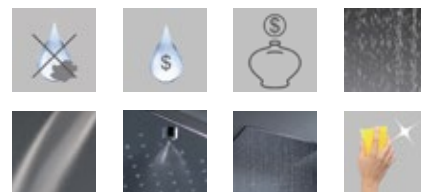

modello brevettato | patented | breveté | patentiert

ottone massiccio | solid brass | laiton massif | massiv Messing

consumo idrico effetto pioggia: 10 litri/minuto | average flow rate rain effect: 10 liters/minute

consommation effet pluie: 10 L/min | Durchflussmenge Regenbrause: 10 L/min

consumo idrico cascata: 18 litri/minuto | average flow rate waterfall: 18 liters/minute

consommation cascade: 18 L/min | Durchflussmenge Wasserfall: 18 L/min

pressione minima di esercizio: 1,5 bar dinamici | minimum dynamic pressure required: 1,5 bar (21,7 psi)

pression minimale 1,5 bar | mindest Druck aus 1,5 bar

Soffione anticalcare multifunzione quadrato cromato 400x400mm con CASCATA e NEBULIZZAZIONE. Completo di dispositivo DELUXE per fissaggio a controsoffitto.

Square multifunctional chrome plated antiscald shower head 400x400mm with WATERFALL and NEBULIZATION. Equipped with DELUXE false ceiling fixing device.

Pomme de tête anticalcaire multifonction chromée carrée 400x400mm avec CASCADE et NÉBULISATION. Dispositif de fixation au contre-plafond DELUXE compris.

Viereckige Kopfbrause Anti-Kalk 400x400mm verchromt mit WASSERFALL und NEBULISIERUNG. Vorrichtung für blinde Decke Montage DELUXE einschließlich.