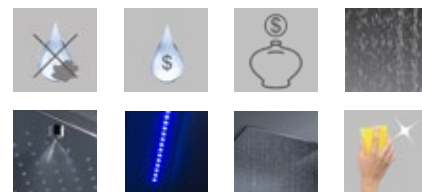

multifunction chromotherapy

1B 405 1L

modello brevettato | patented | breveté | patentiert

ottone massiccio | solid brass | laiton massif | massiv Messing

consumo idrico effetto pioggia: 10 litri/minuto | average flow rate rain effect: 10 liters/minute

consommation effet pluie: 10 L/min | Durchflussmenge Regenbrause: 10 L/min

consumo idrico nebulizzazione: 1,5 litri/minuto | average flow rate nebulization: 1,5 liters/minute

consommation nébulisation: 1,5 L/min | Durchflussmenge Nebulisierung: 1,5 L/min

Soffione anticalcare multifunzione quadrato cromato 400x400mm con cromoterapia a 72 LED RGB e NEBULIZZAZIONE. Completo di dispositivo DELUXE per fissaggio a controsoffitto.

Square multifunctional chrome plated antiscaling 72 LED RGB shower head 400x400mm with NEBULIZATION. Equipped with DELUXE false ceiling fixing device.

Pomme de tête anticalcaire multifonction chromée carrée 400x400mm à 72 LED RGB avec NÉBULISATION. Dispositif de fixation au contre-plafond DELUXE compris.

Viereckige Kopfbrause Anti-Kalk 400x400mm 72 LED RGB verchromt mit NEBULISIERUNG. Vorrichtung für blinde Decke Montage DELUXE einschließlich.