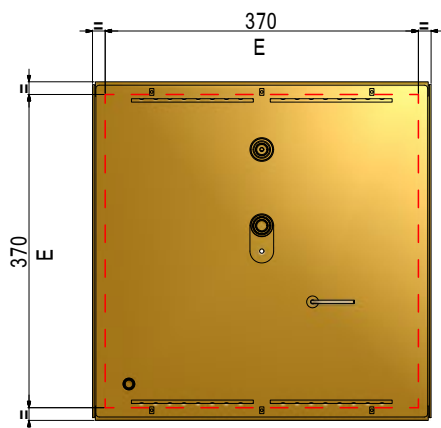

multifunction chromotherapy

1B 406 1L

modello brevettato | patented | breveté | patentiert

ottone massiccio | solid brass | laiton massif | massiv Messing

consumo idrico effetto pioggia: 10 litri/minuto | average flow rate rain effect: 10 liters/minute

consommation effet pluie: 10 L/min | Durchflussmenge Regenbrause: 10 L/min

consumo idrico cascata: 18 litri/minuto | average flow rate waterfall: 18 liters/minute

consommation cascade: 18 L/min | Durchflussmenge Wasserfall: 18 L/min

pressione minima di esercizio: 1,5 bar dinamici | minimum dynamic pressure required: 1,5 bar (21,7 psi)

pression minimale 1,5 bar | mindest Druck aus 1,5 bar

Soffione anticalcare multifunzione quadrato cromato 400x400mm con cromoterapia a 72 LED RGB, CASCATA e NEBULIZZAZIONE. Completo di dispositivo DELUXE per fissaggio a controsoffitto.

Square multifunctional chrome plated antiscald 72 LED RGB shower head 400x400mm with WATERFALL and NEBULIZATION. Equipped with DELUXE false ceiling fixing device.

Pomme de tête anticalcaire multifonction chromée carrée 400x400mm à 72 LED RGB avec CASCADE et NÉBULISATION. Dispositif de fixation au contre-plafond DELUXE compris.

Viereckige Kopfbrause Anti-Kalk 400x400mm 72 LED RGB verchromt mit WASSERFALL und NEBULISIERUNG. Vorrichtung für blinde Decke Montage DELUXE einschließlich.

NOTE | NOTES

A - Alimentazione cascata - Waterfall water supply - Connexion cascade - Wasserfall Anschluss

B - Alimentazione pioggia - Rain water supply - Connexion pluie - Regenbrause Anschluss

C - Connettore LED - LED connector - Connecteur LED - LED Verbinder

D - Alimentazione nebulizzatori - Nebulization water supply - Connexion nébulisation - Nebulisierung Anschluss

E - Dimensione scasso controsoffitto - False ceiling hole dimension - Dimension trou au contre-plafond - Lochgröße von dem blinden Decke

Lazienda si riserva il diritto di apportare senza preavviso modifiche ai prodotti in qualsiasi momento | Manufactuer reserves the right to change products at any time without notice.
Luzine se réserve à tout moment de modifier les caractéristiques des produits | Der Hersteller behält sich vor, alle Produkte ohne vorherige Mitteilung zu ändern.