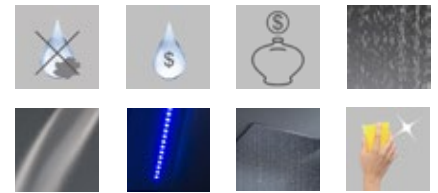

multifunction chromotherapy

1B 404 1L

modello brevettato | patented | breveté | patentiert

ottone massiccio | solid brass | laiton massif | massiv Messing

consumo idrico effetto pioggia: 10 litri/minuto | average flow rate rain effect: 10 liters/minute

consommation effet pluie: 10 L/min | Durchflussmenge Regenbrause: 10 L/min

consumo idrico cascata: 18 litri/minuto | average flow rate waterfall: 18 liters/minute

consommation cascade: 18 L/min | Durchflussmenge Wasserfall: 18 L/min

pressione minima di esercizio: 1,5 bar dinamici | minimum dynamic pressure required: 1,5 bar (21,7 psi)

pression minimale 1,5 bar | mindest Druck aus 1,5 bar