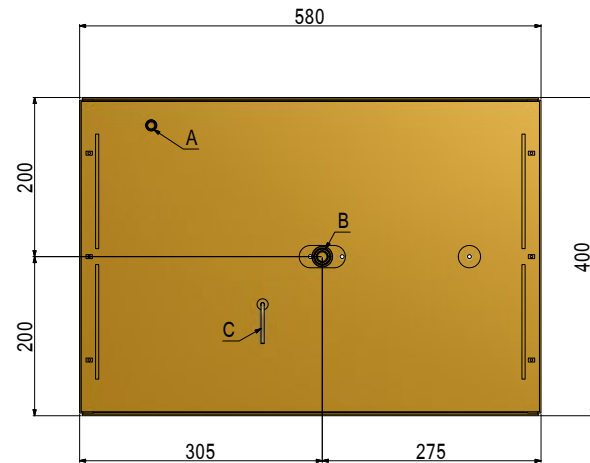

multifunction chromotherapy

2B 605 1L

modello brevettato | patented | breveté | patentiert

ottone massiccio | solid brass | laiton massif | massiv Messing

consumo idrico effetto pioggia: 12 litri/minuto | average flow rate rain effect: 12 liters/minute

consommation effet pluie: 12 L/min | Durchflussmenge Regenbrause: 12 L/min

consumo idrico nebulizzazione: 1,5 litri/minuto | average flow rate nebulization: 1,5 liters/minute

consommation nébulisation: 1,5 L/min | Durchflussmenge Nebulisierung: 1,5 L/min

Soffione anticalcare multifunzione rettangolare cromato 600x400mm con cromoterapia a 72 LED RGB e NEBULIZZAZIONE. Completo di dispositivo DELUXE per fissaggio a controsoffitto.

Rectangular multifunctional chrome plated antiscald 72 LED RGB shower head 600x400mm with NEBULIZATION. Equipped with DELUXE false ceiling fixing device.

Pomme de tête anticalcaire multifonction chromée rectangulaire 600x400mm à 72 LED RGB avec NÉBULISATION. Dispositif de fixation au contre-plafond DELUXE compris.

Rechteckige Kopfbrause Anti-Kalk 600x400mm 72 LED RGB verchromt mit NEBULISIERUNG. Vorrichtung für blinde Decke Montage DELUXE einschließlich.

NOTE | NOTES

A - Alimentazione nebulizzatori - Nebulization water supply - Connexion nébulisation - Nebulisierung Anschluss

B - Alimentazione pioggia - Rain water supply - Connexion pluie - Regenbrause Anschluss

C - Connettore LED - LED connector - Connecteur LED - LED Verbinder

E - Dimensione scasso controsoffitto - False ceiling hole dimension - Dimension trou au contre-plafond - Lochgröße von dem blinden Decke

L'azienda si riserva il diritto di apportare senza preavviso modifiche ai prodotti in qualsiasi momento. | Manufacture reserves the right to change products at any time without notice.
L'usine se réserve à tout moment de modifier les caractéristiques des produits. | Der Hersteller behält sich vor, alle Produkte ohne vorherige Mitteilung zu ändern.