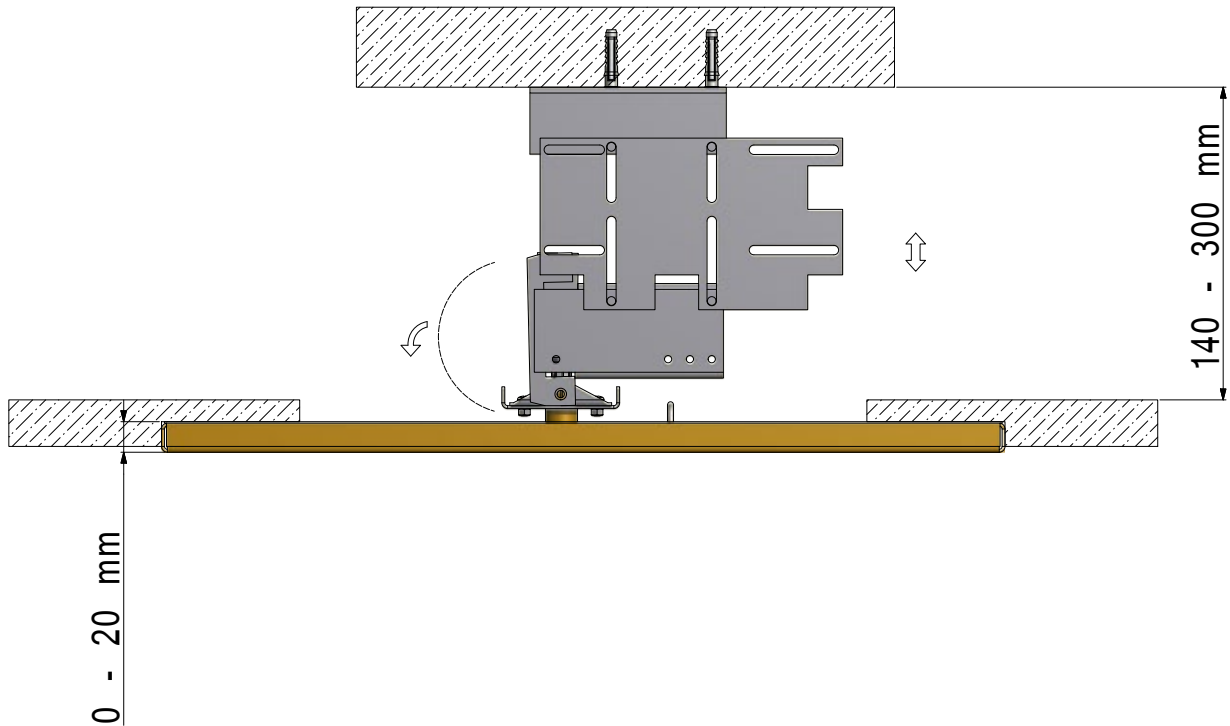

multifunction chromotherapy

1B 404 1L

modello brevettato | patented | breveté | patentiert

ottone massiccio | solid brass | laiton massif | massiv Messing

consumo idrico effetto pioggia: 10 litri/minuto | average flow rate rain effect: 10 liters/minute

consommation effet pluie: 10 L/min | Durchflussmenge Regenbrause: 10 L/min

consumo idrico cascata: 18 litri/minuto | average flow rate waterfall: 18 liters/minute

consommation cascade: 18 L/min | Durchflussmenge Wasserfall: 18 L/min

pressione minima di esercizio: 1,5 bar dinamici | minimum dynamic pressure required: 1,5 bar (21,7 psi)

pression minimale 1,5 bar | mindest Druck aus 1,5 bar

Soffione anticalcare multifunzione quadrato cromato 400x400mm con cromoterapia a 72 LED RGB e CASCATA. Completo di dispositivo DELUXE per fissaggio a controsoffitto.

Square multifunctional chrome plated antiscald 72 LED RGB shower head 400x400mm with WATERFALL. Equipped with DELUXE false ceiling fixing device.

Pomme de tête anticalcaire multifonction chromée carrée 400x400mm à 72 LED RGB avec CASCADE. Dispositif de fixation au contre-plafond DELUXE compris.

Viereckige Kopfbrause Anti-Kalk 400x400mm 72 LED RGB verchromt mit WASSERFALL. Vorrichtung für blinde Decke Montage DELUXE einschließlich.

NOTE | NOTES

L'azienda si riserva il diritto di apportare senza preavviso modifiche ai prodotti in qualsiasi momento. | Manufacturer reserves the right to change products at any time without notice.
L'usine se réserve à tout moment de modifier les caractéristiques des produits. | Der Hersteller behält sich vor, alle Produkte ohne vorherige Mitteilung zu ändern.