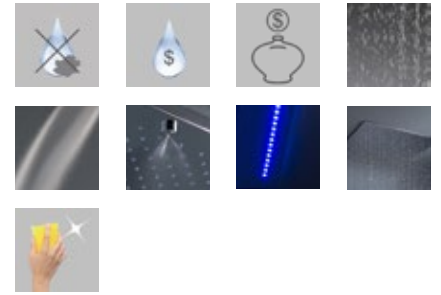

multifunction chromotherapy

2B 606 1L

modello brevettato | patented | breveté | patentiert

ottone massiccio | solid brass | laiton massif | massiv Messing

consumo idrico effetto pioggia: 12 litri/minuto | average flow rate rain effect: 12 liters/minute

consommation effet pluie: 12 L/min | Durchflussmenge Regenbrause: 12 L/min

consumo idrico cascata: 18 litri/minuto | average flow rate waterfall: 18 liters/minute

consommation cascade: 18 L/min | Durchflussmenge Wasserfall: 18 L/min

pressione minima di esercizio: 1,5 bar dinamici | minimum dynamic pressure required: 1,5 bar (21,7 psi)

pression minimale 1,5 bar | mindest Druck aus 1,5 bar

Soffione anticalcare multifunzione rettangolare cromato 600x400mm con cromoterapia a 72 LED RGB, CASCATA e NEBULIZZAZIONE. Completo di dispositivo DELUXE per fissaggio a controsoffitto.

Rectangular multifunctional chrome plated antiscaling 72 LED RGB shower head 600x400mm with WATERFALL and NEBULIZATION. Equipped with DELUXE false ceiling fixing device.

Pomme de tête anticalcaire multifonction chromée rectangulaire 600x400mm à 72 LED RGB avec CASCADE et NÉBULISATION. Dispositif de fixation au contre-plafond DELUXE compris.

Rechteckige Kopfbrause Anti-Kalk 600x400mm 72 LED RGB verchromt mit WASSERFALL und NEBULISIERUNG. Vorrichtung für blinde Decke Montage DELUXE einschließlich.

NOTE | NOTES

A - Alimentazione cascata - Waterfall water supply - Connexion cascade - Wasserfall Anschluss

B - Alimentazione pioggia - Rain water supply - Connexion pluie - Regenbrause Anschluss

C - Connettore LED - LED connector - Connecteur LED - LED Verbinder

D - Alimentazione nebulizzatori - Nebulization water supply - Connexion nébulisation - Nebulisierung Anschluss

F - Flusso cascata - Waterfall flow - Flux cascade - Wasserfallausfluß

N - Nebulizzazione - Nebulization - Nébulisation - Nebulisierung

L'azienda si riserva il diritto di apportare senza preavviso modifiche ai prodotti in qualsiasi momento | Manufacture reserves the right to change products at any time without notice.
L'usine se réserve à tout moment de modifier les caractéristiques des produits | Der Hersteller behält sich vor, alle Produkte ohne vorherige Mitteilung zu ändern.