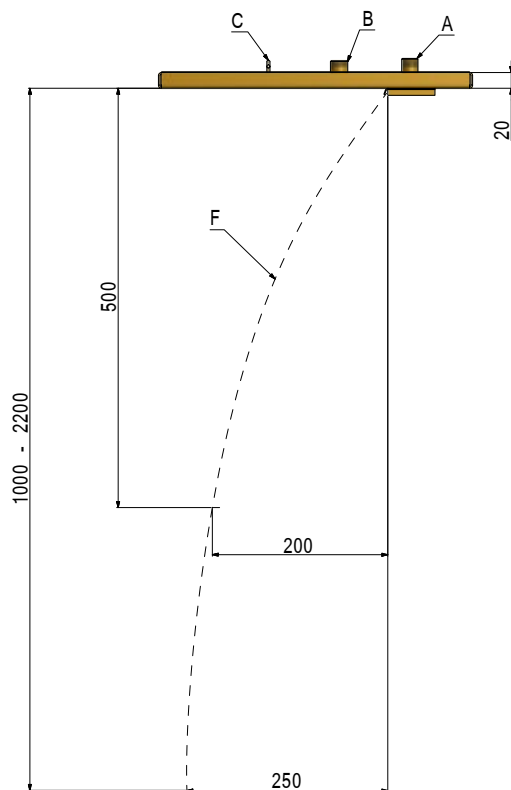

multifunction chromotherapy

1B 404 1L

modello brevettato | patented | breveté | patentiert

ottone massiccio | solid brass | laiton massif | massiv Messing

consumo idrico effetto pioggia: 10 litri/minuto | average flow rate rain effect: 10 liters/minute

consommation effet pluie: 10 L/min | Durchflussmenge Regenbrause: 10 L/min

consumo idrico cascata: 18 litri/minuto | average flow rate waterfall: 18 liters/minute

consommation cascade: 18 L/min | Durchflussmenge Wasserfall: 18 L/min

pressione minima di esercizio: 1,5 bar dinamici | minimum dynamic pressure required: 1,5 bar (21,7 psi)

pression minimale 1,5 bar | mindest Druck aus 1,5 bar

Soffione anticalcare multifunzione quadrato cromato 400x400mm con cromoterapia a 72 LED RGB e CASCATA. Completo di dispositivo DELUXE per fissaggio a controsoffitto.

Square multifunctional chrome plated antiscald 72 LED RGB shower head 400x400mm with WATERFALL. Equipped with DELUXE false ceiling fixing device.

Pomme de tête anticalcaire multifonction chromée carrée 400x400mm à 72 LED RGB avec CASCADE. Dispositif de fixation au contre-plafond DELUXE compris.

Viereckige Kopfbrause Anti-Kalk 400x400mm 72 LED RGB verchromt mit WASSERFALL. Vorrichtung für blinde Decke Montage DELUXE einschließlich.

NOTE | NOTES

A - Alimentazione cascata - Waterfall water supply - Connexion cascade - Wasserfall Anschluss

B - Alimentazione pioggia - Rain water supply - Connexion pluie - Regenbrause Anschluss

C - Connettore LED - LED connector - Connecteur LED - LED Verbinder

F - Flusso cascata - Waterfall flow - Flux cascade - Wasserfallausfluß

E - Dimensione minima scasso controsoffitto - Minimum false ceiling hole dimension

E - Dimension minimum du trou au contre-plafond - Mindestlochgröße von dem blinden Decke

L'azienda si riserva il diritto di apportare senza preavviso modifiche ai prodotti in qualsiasi momento. | Manufacture reserves the right to change products at any time without notice.
L'usine se réserve à tout moment de modifier les caractéristiques des produits. | Der Hersteller behält sich vor, alle Produkte ohne vorherige Mitteilung zu ändern.