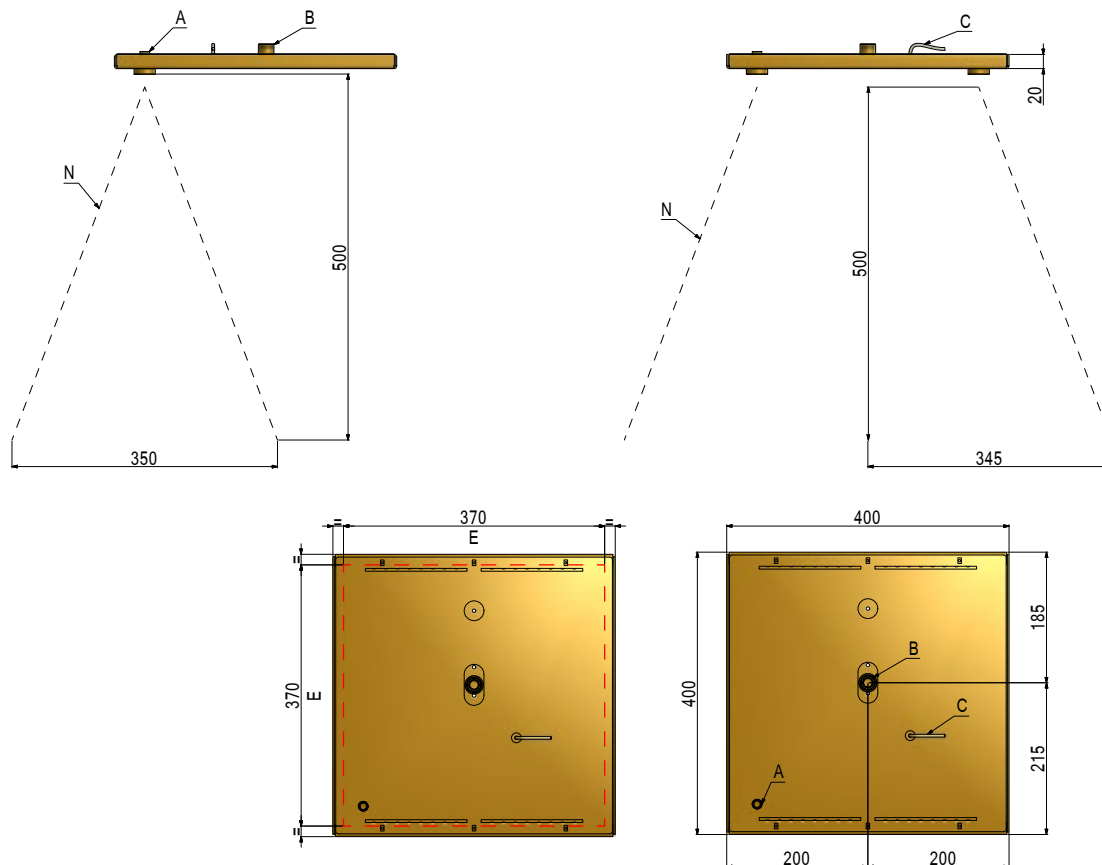

multifunction chromotherapy

1B 405 1L

modello brevettato | patented | breveté | patentiert

ottone massiccio | solid brass | laiton massif | massiv Messing

consumo idrico effetto pioggia: 10 litri/minuto | average flow rate rain effect: 10 liters/minute

consommation effet pluie: 10 L/min | Durchflussmenge Regenbrause: 10 L/min

consumo idrico nebulizzazione: 1,5 litri/minuto | average flow rate nebulization: 1,5 liters/minute

consommation nébulisation: 1,5 L/min | Durchflussmenge Nebulisierung: 1,5 L/min

Soffione anticalcare multifunzione quadrato cromato 400x400mm con cromoterapia a 72 LED RGB e NEBULIZZAZIONE. Completo di dispositivo DELUXE per fissaggio a controsoffitto.

Square multifunctional chrome plated antiscaling 72 LED RGB shower head 400x400mm with NEBULIZATION. Equipped with DELUXE false ceiling fixing device.

Pomme de tête anticalcaire multifonction chromée carrée 400x400mm à 72 LED RGB avec NÉBULISATION. Dispositif de fixation au contre-plafond DELUXE compris.

Viereckige Kopfbrause Anti-Kalk 400x400mm 72 LED RGB verchromt mit NEBULISIERUNG. Vorrichtung für blinde Decke Montage DELUXE einschließlich.

NOTE | NOTES

A - Alimentazione nebulizzatori - Nebulization water supply - Connexion nébulisation - Nebulisierung Anschluss

B - Alimentazione pioggia - Rain water supply - Connexion pluie - Regenbrause Anschluss

C - Connettore LED - LED connector - Connecteur LED - LED Verbinder

E - Dimensione scasso controsoffitto - False ceiling hole dimension - Dimension trou au contre-plafond - Lochgröße von dem blinden Decke

N - Nebulizzazione - Nebulization - Nébulisation - Nebulisierung

L'azienda si riserva il diritto di apportare senza preavviso modifiche ai prodotti in qualsiasi momento | Manufacture reserves the right to change products at any time without notice.
L'usine se réserve à tout moment de modifier les caractéristiques des produits | Der Hersteller behält sich vor, alle Produkte ohne vorherige Mitteilung zu ändern.