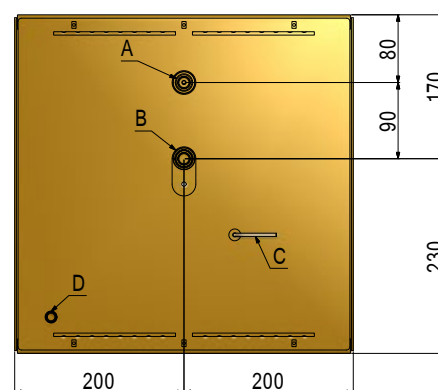

multifunction chromotherapy

1B 406 1L

modello brevettato | patented | breveté | patentiert

ottone massiccio | solid brass | laiton massif | massiv Messing

consumo idrico effetto pioggia: 10 litri/minuto | average flow rate rain effect: 10 liters/minute

consommation effet pluie: 10 L/min | Durchflussmenge Regenbrause: 10 L/min

consumo idrico cascata: 18 litri/minuto | average flow rate waterfall: 18 liters/minute

consommation cascade: 18 L/min | Durchflussmenge Wasserfall: 18 L/min

pressione minima di esercizio: 1,5 bar dinamici | minimum dynamic pressure required: 1,5 bar (21,7 psi)

pression minimale 1,5 bar | mindest Druck aus 1,5 bar

Soffione anticalcare multifunzione quadrato cromato 400x400mm con cromoterapia a 72 LED RGB, CASCATA e NEBULIZZAZIONE. Completo di dispositivo DELUXE per fissaggio a controsoffitto.

Square multifunctional chrome plated antiscald 72 LED RGB shower head 400x400mm with WATERFALL and NEBULIZATION. Equipped with DELUXE false ceiling fixing device.

Pomme de tête anticalcaire multifonction chromée carrée 400x400mm à 72 LED RGB avec CASCADE et NÉBULISATION. Dispositif de fixation au contre-plafond DELUXE compris.

Viereckige Kopfbrause Anti-Kalk 400x400mm 72 LED RGB verchromt mit WASSERFALL und NEBULISIERUNG. Vorrichtung für blinde Decke Montage DELUXE einschließlich.

NOTE | NOTES

A - Alimentazione cascata - Waterfall water supply - Connexion cascade - Wasserfall Anschluss

B - Alimentazione pioggia - Rain water supply - Connexion pluie - Regenbrause Anschluss

C - Connettore LED - LED connector - Connecteur LED - LED Verbinder

D - Alimentazione nebulizzatori - Nebulization water supply - Connexion nébulisation - Nebulisierung Anschluss

E - Dimensione scasso controsoffitto - False ceiling hole dimension - Dimension trou au contre-plafond - Lochgröße von dem blinden Decke

Lazienda si riserva il diritto di apportare senza preavviso modifiche ai prodotti in qualsiasi momento | Manufacture reserves the right to change products at any time without notice.
Luzine se réserve à tout moment de modifier les caractéristiques des produits | Der Hersteller behält sich vor, alle Produkte ohne vorherige Mitteilung zu ändern.