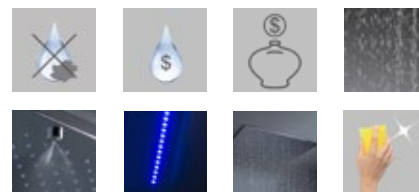

multifunction chromotherapy

2B 605 1L

modello brevettato | patented | breveté | patentiert

ottone massiccio | solid brass | laiton massif | massiv Messing

consumo idrico effetto pioggia: 12 litri/minuto | average flow rate rain effect: 12 liters/minute

consommation effet pluie: 12 L/min | Durchflussmenge Regenbrause: 12 L/min

consumo idrico nebulizzazione: 1,5 litri/minuto | average flow rate nebulization: 1,5 liters/minute

consommation nébulisation: 1,5 L/min | Durchflussmenge Nebulisierung: 1,5 L/min

Soffione anticalcare multifunzione rettangolare cromato 600x400mm con cromoterapia a 72 LED RGB e NEBULIZZAZIONE. Completo di dispositivo DELUXE per fissaggio a controsoffitto.

Rectangular multifunctional chrome plated antiscald 72 LED RGB shower head 600x400mm with NEBULIZATION. Equipped with DELUXE false ceiling fixing device.

Pomme de tête anticalcaire multifonction chromée rectangulaire 600x400mm à 72 LED RGB avec NÉBULISATION. Dispositif de fixation au contre-plafond DELUXE compris.

Rechteckige Kopfbrause Anti-Kalk 600x400mm 72 LED RGB verchromt mit NEBULISIERUNG. Vorrichtung für blinde Decke Montage DELUXE einschließlich.

NOTE | NOTES

L'azienda si riserva il diritto di apportare senza preavviso modifiche ai prodotti in qualsiasi momento. | Manufacturer reserves the right to change products at any time without notice.
L'usine se réserve à tout moment de modifier les caractéristiques des produits. | Der Hersteller behält sich vor, alle Produkte ohne vorherige Mitteilung zu ändern.