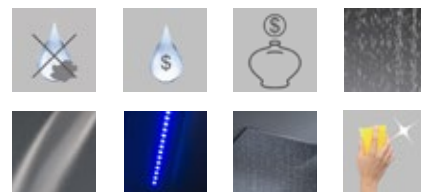

multifunction chromotherapy

2B 604 1L

modello brevettato | patented | breveté | patentiert

ottone massiccio | solid brass | laiton massif | massiv Messing

consumo idrico effetto pioggia: 12 litri/minuto | average flow rate rain effect: 12 liters/minute

consommation effet pluie: 12 L/min | Durchflussmenge Regenbrause: 12 L/min

consumo idrico cascata: 18 litri/minuto | average flow rate waterfall: 18 liters/minute

consommation cascade: 18 L/min | Durchflussmenge Wasserfall: 18 L/min

pressione minima di esercizio: 1,5 bar dinamici | minimum dynamic pressure required: 1,5 bar (21,7 psi)

pression minimale 1,5 bar | mindest Druck aus 1,5 bar

Soffione anticalcare multifunzione rettangolare cromato 600x400mm con cromoterapia a 72 LED RGB e CASCATA. Completo di dispositivo DELUXE per fissaggio a controsoffitto.

Rectangular multifunctional chrome plated antiscald 72 LED RGB shower head 600x400mm with WATERFALL. Equipped with DELUXE false ceiling fixing device.

Pomme de tête anticalcaire multifonction chromée rectangulaire 600x400mm à 72 LED RGB avec CASCADE. Dispositif de fixation au contre-plafond DELUXE compris.

Rechteckige Kopfbrause Anti-Kalk 600x400mm 72 LED RGB verchromt mit WASSERFALL. Vorrichtung für blinde Decke Montage DELUXE einschließlich.

NOTE | NOTES

L'azienda si riserva il diritto di apportare senza preavviso modifiche ai prodotti in qualsiasi momento. | Manufacturer reserves the right to change products at any time without notice. | Usine se réserve à tout moment de modifier les caractéristiques des produits. | Der Hersteller behält sich vor, alle Produkte ohne vorherige Mitteilung zu ändern.