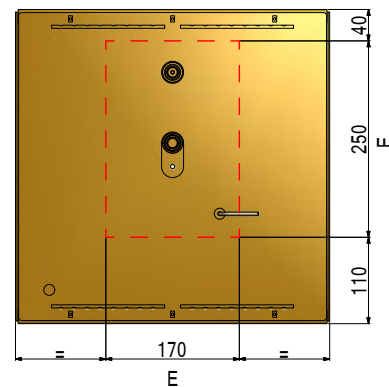

multifunction chromotherapy

1B 404 1L

modello brevettato | patented | breveté | patentiert

ottone massiccio | solid brass | laiton massif | massiv Messing

consumo idrico effetto pioggia: 10 litri/minuto | average flow rate rain effect: 10 liters/minute

consommation effet pluie: 10 L/min | Durchflussmenge Regenbrause: 10 L/min

consumo idrico cascata: 18 litri/minuto | average flow rate waterfall: 18 liters/minute

consommation cascade: 18 L/min | Durchflussmenge Wasserfall: 18 L/min

pressione minima di esercizio: 1,5 bar dinamici | minimum dynamic pressure required: 1,5 bar (21,7 psi)

pression minimale 1,5 bar | mindest Druck aus 1,5 bar

Soffione anticalcare multifunzione quadrato cromato 400x400mm con cromoterapia a 72 LED RGB e CASCATA. Completo di dispositivo DELUXE per fissaggio a controsoffitto.

Square multifunctional chrome plated antiscald 72 LED RGB shower head 400x400mm with WATERFALL. Equipped with DELUXE false ceiling fixing device.

Pomme de tête anticalcaire multifonction chromée carrée 400x400mm à 72 LED RGB avec CASCADE. Dispositif de fixation au contre-plafond DELUXE compris.

Viereckige Kopfbrause Anti-Kalk 400x400mm 72 LED RGB verchromt mit WASSERFALL. Vorrichtung für blinde Decke Montage DELUXE einschließlich.

NOTE | NOTES

A - Alimentazione cascata - Waterfall water supply - Connexion cascade - Wasserfall Anschluss

B - Alimentazione pioggia - Rain water supply - Connexion pluie - Regenbrause Anschluss

C - Connettore LED - LED connector - Connecteur LED - LED Verbinder

F - Flusso cascata - Waterfall flow - Flux cascade - Wasserfallausfluß

E - Dimensione minima scasso controsoffitto - Minimum false ceiling hole dimension

E - Dimension minimum du trou au contre-plafond - Mindestlochgröße von dem blinden Decke

L'azienda si riserva il diritto di apportare senza preavviso modifiche ai prodotti in qualsiasi momento. | Manufacture reserves the right to change products at any time without notice.
L'usine se réserve à tout moment de modifier les caractéristiques des produits. | Der Hersteller behält sich vor, alle Produkte ohne vorherige Mitteilung zu ändern.