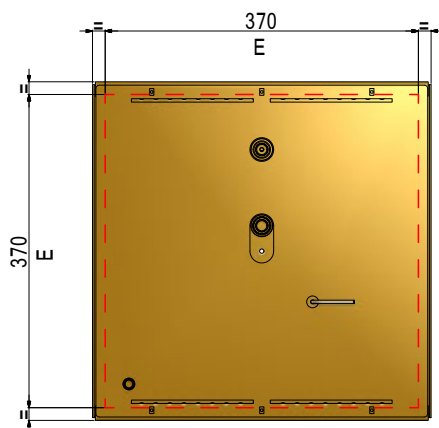

multifunction chromotherapy

1B 406 1L

modello brevettato | patented | breveté | patentiert

ottone massiccio | solid brass | laiton massif | massiv Messing

consumo idrico effetto pioggia: 10 litri/minuto | average flow rate rain effect: 10 liters/minute

consommation effet pluie: 10 L/min | Durchflussmenge Regenbrause: 10 L/min

consumo idrico cascata: 18 litri/minuto | average flow rate waterfall: 18 liters/minute

consommation cascade: 18 L/min | Durchflussmenge Wasserfall: 18 L/min

pressione minima di esercizio: 1,5 bar dinamici | minimum dynamic pressure required: 1,5 bar (21,7 psi)

pression minimale 1,5 bar | mindest Druck aus 1,5 bar

Soffione anticalcare multifunzione quadrato cromato 400x400mm con cromoterapia a 72 LED RGB, CASCATA e NEBULIZZAZIONE. Completo di dispositivo DELUXE per fissaggio a controsoffitto.

Square multifunctional chrome plated antiscald 72 LED RGB shower head 400x400mm with WATERFALL and NEBULIZATION. Equipped with DELUXE false ceiling fixing device.

Pomme de tête anticalcaire multifonction chromée carrée 400x400mm à 72 LED RGB avec CASCADE et NÉBULISATION. Dispositif de fixation au contre-plafond DELUXE compris.

Viereckige Kopfbrause Anti-Kalk 400x400mm 72 LED RGB verchromt mit WASSERFALL und NEBULISIERUNG. Vorrichtung für blinde Decke Montage DELUXE einschließlich.

NOTE | NOTES

A - Alimentazione cascata - Waterfall water supply - Connexion cascade - Wasserfall Anschluss

B - Alimentazione pioggia - Rain water supply - Connexion pluie - Regenbrause Anschluss

C - Connettore LED - LED connector - Connecteur LED - LED Verbinder

D - Alimentazione nebulizzatori - Nebulization water supply - Connexion nébulisation - Nebulisierung Anschluss

E - Dimensione scasso controsoffitto - False ceiling hole dimension - Dimension trou au contre-plafond - Lochgröße von dem blinden Decke

Lazienda si riserva il diritto di apportare senza preavviso modifiche ai prodotti in qualsiasi momento | Manufacture reserves the right to change products at any time without notice.
Luzine se réserve à tout moment de modifier les caractéristiques des produits | Der Hersteller behält sich vor, alle Produkte ohne vorherige Mitteilung zu ändern.