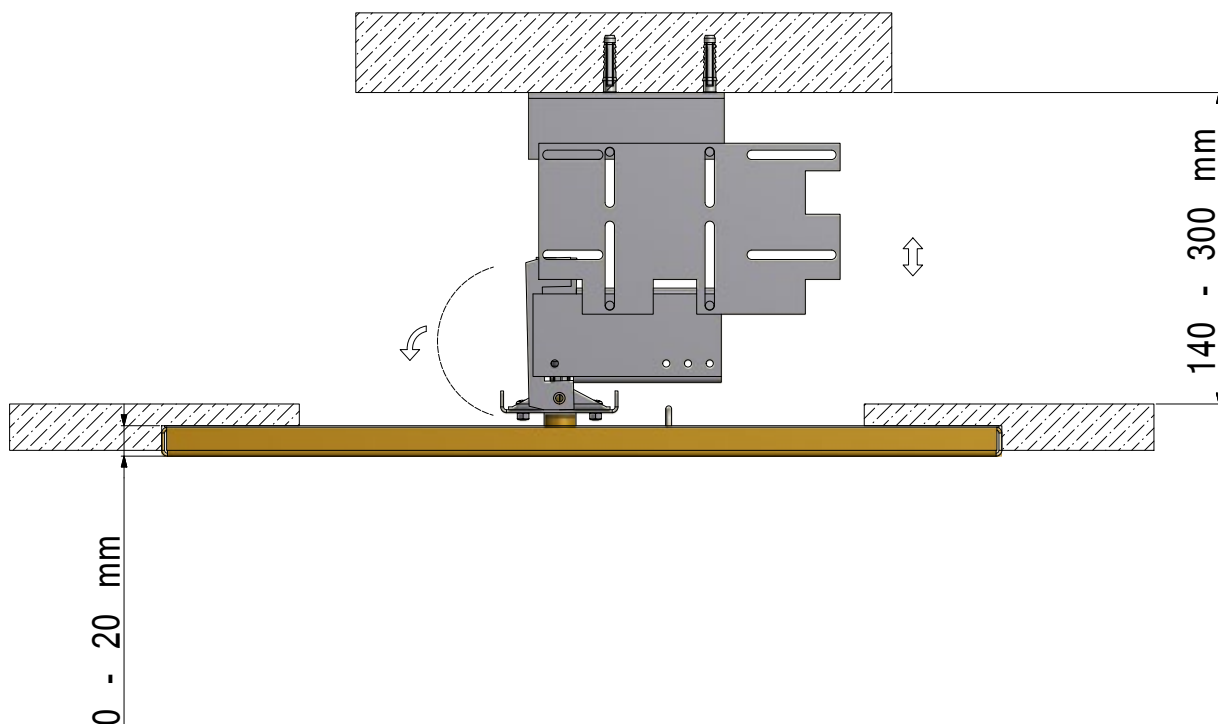

multifunction chromotherapy

2B 604 1L

modello brevettato | patented | breveté | patentiert

ottone massiccio | solid brass | laiton massif | massiv Messing

consumo idrico effetto pioggia: 12 litri/minuto | average flow rate rain effect: 12 liters/minute

consommation effet pluie: 12 L/min | Durchflussmenge Regenbrause: 12 L/min

consumo idrico cascata: 18 litri/minuto | average flow rate waterfall: 18 liters/minute

consommation cascade: 18 L/min | Durchflussmenge Wasserfall: 18 L/min

pressione minima di esercizio: 1,5 bar dinamici | minimum dynamic pressure required: 1,5 bar (21,7 psi)

pression minimale 1,5 bar | mindest Druck aus 1,5 bar

Soffione anticalcare multifunzione rettangolare cromato 600x400mm con cromoterapia a 72 LED RGB e CASCATA. Completo di dispositivo DELUXE per fissaggio a controsoffitto.

Rectangular multifunctional chrome plated antiscald 72 LED RGB shower head 600x400mm with WATERFALL. Equipped with DELUXE false ceiling fixing device.

Pomme de tête anticalcaire multifonction chromée rectangulaire 600x400mm à 72 LED RGB avec CASCADE. Dispositif de fixation au contre-plafond DELUXE compris.

Rechteckige Kopfbrause Anti-Kalk 600x400mm 72 LED RGB verchromt mit WASSERFALL. Vorrichtung für blinde Decke Montage DELUXE einschließlich.

NOTE | NOTES

L'azienda si riserva il diritto di apportare senza preavviso modifiche ai prodotti in qualsiasi momento. | Manufacturer reserves the right to change products at any time without notice. | Usine se réserve à tout moment de modifier les caractéristiques des produits. | Der Hersteller behält sich vor, alle Produkte ohne vorherige Mitteilung zu ändern.