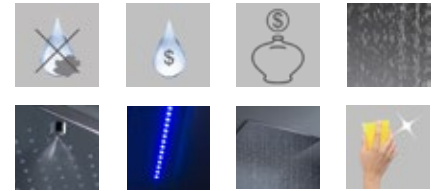

multifunction chromotherapy

2B 605 1L

modello brevettato | patented | breveté | patentiert

ottone massiccio | solid brass | laiton massif | massiv Messing

consumo idrico effetto pioggia: 12 litri/minuto | average flow rate rain effect: 12 liters/minute

consommation effet pluie: 12 L/min | Durchflussmenge Regenbrause: 12 L/min

consumo idrico nebulizzazione: 1,5 litri/minuto | average flow rate nebulization: 1,5 liters/minute

consommation nébulisation: 1,5 L/min | Durchflussmenge Nebulisierung: 1,5 L/min

Soffione anticalcare multifunzione rettangolare cromato 600x400mm con cromoterapia a 72 LED RGB e NEBULIZZAZIONE. Completo di dispositivo DELUXE per fissaggio a controsoffitto.

Rectangular multifunctional chrome plated antiscald 72 LED RGB shower head 600x400mm with NEBULIZATION. Equipped with DELUXE false ceiling fixing device.

Pomme de tête anticalcaire multifonction chromée rectangulaire 600x400mm à 72 LED RGB avec NÉBULISATION. Dispositif de fixation au contre-plafond DELUXE compris.

Rechteckige Kopfbrause Anti-Kalk 600x400mm 72 LED RGB verchromt mit NEBULISIERUNG. Vorrichtung für blinde Decke Montage DELUXE einschließlich.

NOTE | NOTES

A - Alimentazione nebulizzatori - Nebulization water supply - Connexion nébulisation - Nebulisierung Anschluss

B - Alimentazione pioggia - Rain water supply - Connexion pluie - Regenbrause Anschluss

C - Connettore LED - LED connector - Connecteur LED - LED Verbinder

E - Dimensione scasso controsoffitto - False ceiling hole dimension - Dimension trou au contre-plafond - Lochgröße von dem blinden Decke

L'azienda si riserva il diritto di apportare senza preavviso modifiche ai prodotti in qualsiasi momento. | Manufacture reserves the right to change products at any time without notice.
L'usine se réserve à tout moment de modifier les caractéristiques des produits. | Der Hersteller behält sich vor, alle Produkte ohne vorherige Mitteilung zu ändern.