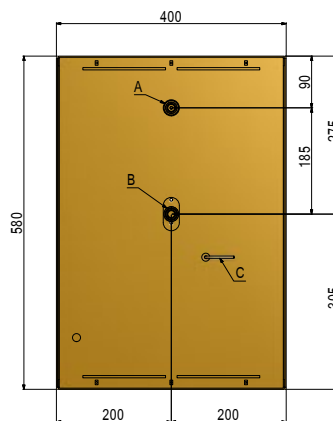

multifunction chromotherapy

2B 604 1L

modello brevettato | patented | breveté | patentiert

ottone massiccio | solid brass | laiton massif | massiv Messing

consumo idrico effetto pioggia: 12 litri/minuto | average flow rate rain effect: 12 liters/minute

consommation effet pluie: 12 L/min | Durchflussmenge Regenbrause: 12 L/min

consumo idrico cascata: 18 litri/minuto | average flow rate waterfall: 18 liters/minute

consommation cascade: 18 L/min | Durchflussmenge Wasserfall: 18 L/min

pressione minima di esercizio: 1,5 bar dinamici | minimum dynamic pressure required: 1,5 bar (21,7 psi)

pression minimale 1,5 bar | mindest Druck aus 1,5 bar

Soffione anticalcare multifunzione rettangolare cromato 600x400mm con cromoterapia a 72 LED RGB e CASCATA. Completo di dispositivo DELUXE per fissaggio a controsoffitto.

Rectangular multifunctional chrome plated antiscalc 72 LED RGB shower head 600x400mm with WATERFALL. Equipped with DELUXE false ceiling fixing device.

Pomme de tête anticalcaire multifonction chromée rectangulaire 600x400mm à 72 LED RGB avec CASCADE. Dispositif de fixation au contre-plafond DELUXE compris.

Rechteckige Kopfbrause Anti-Kalk 600x400mm 72 LED RGB verchromt mit WASSERFALL. Vorrichtung für blinde Decke Montage DELUXE einschließlich.

NOTE | NOTES

A - Alimentazione cascata - Waterfall water supply - Connexion cascade - Wasserfall Anschluss

B - Alimentazione pioggia - Rain water supply - Connexion pluie - Regenbrause Anschluss

C - Connettore LED - LED connector - Connecteur LED - LED Verbinder

E - Dimensione minima scasso controsoffitto - Minimum false ceiling hole dimension

E - Dimension minimum du trou au contre-plafond - Mindestlochgröße von dem blinden Decke

L'azienda si riserva il diritto di apportare senza preavviso modifiche ai prodotti in qualsiasi momento | Manufacturer reserves the right to change products at any time without notice.
L'usine se réserve à tout moment de modifier les caractéristiques des produits | Der Hersteller behält sich vor, alle Produkte ohne vorherige Mitteilung zu ändern.