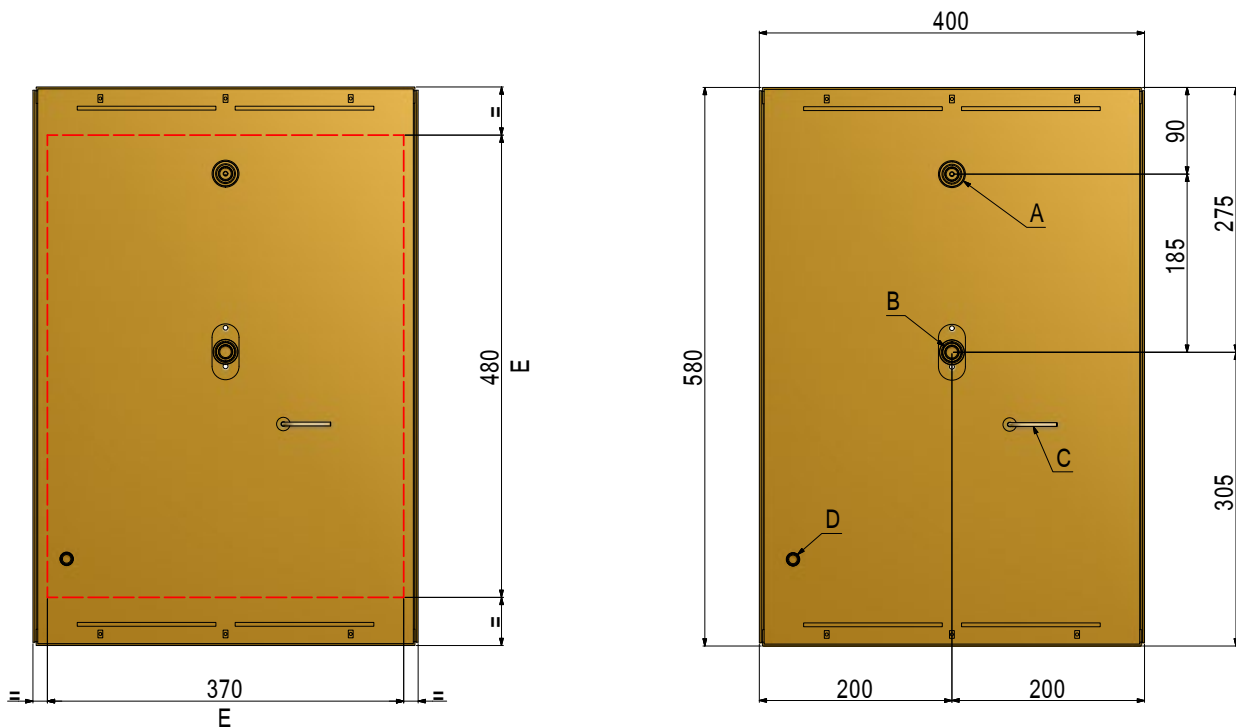

multifunction chromotherapy

2B 606 1L

modello brevettato | patented | breveté | patentiert

ottone massiccio | solid brass | laiton massif | massiv Messing

consumo idrico effetto pioggia: 12 litri/minuto | average flow rate rain effect: 12 liters/minute

consommation effet pluie: 12 L/min | Durchflussmenge Regenbrause: 12 L/min

consumo idrico cascata: 18 litri/minuto | average flow rate waterfall: 18 liters/minute

consommation cascade: 18 L/min | Durchflussmenge Wasserfall: 18 L/min

pressione minima di esercizio: 1,5 bar dinamici | minimum dynamic pressure required: 1,5 bar (21,7 psi)

pression minimale 1,5 bar | mindest Druck aus 1,5 bar

Soffione anticalcare multifunzione rettangolare cromato 600x400mm con cromoterapia a 72 LED RGB, CASCATA e NEBULIZZAZIONE. Completo di dispositivo DELUXE per fissaggio a controsoffitto.

Rectangular multifunctional chrome plated antiscaling 72 LED RGB shower head 600x400mm with WATERFALL and NEBULIZATION. Equipped with DELUXE false ceiling fixing device.

Pomme de tête anticalcaire multifonction chromée rectangulaire 600x400mm à 72 LED RGB avec CASCADE et NÉBULISATION. Dispositif de fixation au contre-plafond DELUXE compris.

Rechteckige Kopfbrause Anti-Kalk 600x400mm 72 LED RGB verchromt mit WASSERFALL und NEBULISIERUNG. Vorrichtung für blinde Decke Montage DELUXE einschließlich.

NOTE | NOTES

A - Alimentazione cascata - Waterfall water supply - Connexion cascade - Wasserfall Anschluss

B - Alimentazione pioggia - Rain water supply - Connexion pluie - Regenbrause Anschluss

C - Connettore LED - LED connector - Connecteur LED - LED Verbinder

D - Alimentazione nebulizzatori - Nebulization water supply - Connexion nébulisation - Nebulisierung Anschluss

E - Dimensione scasso controsoffitto - False ceiling hole dimension - Dimension trou au contre-plafond - Lochgröße von dem blinden Decke

Lazienda si riserva il diritto di apportare senza preavviso modifiche ai prodotti in qualsiasi momento | Manufacture reserves the right to change products at any time without notice.
Luzine se réserve à tout moment de modifier les caractéristiques des produits | Der Hersteller behält sich vor, alle Produkte ohne vorherige Mitteilung zu ändern.