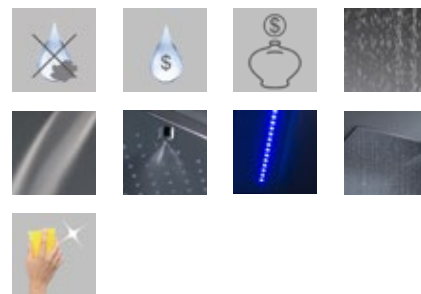

multifunction chromotherapy

1B 406 1L

modello brevettato | patented | breveté | patentiert

ottone massiccio | solid brass | laiton massif | massiv Messing

consumo idrico effetto pioggia: 10 litri/minuto | average flow rate rain effect: 10 liters/minute

consommation effet pluie: 10 L/min | Durchflussmenge Regenbrause: 10 L/min

consumo idrico cascata: 18 litri/minuto | average flow rate waterfall: 18 liters/minute

consommation cascade: 18 L/min | Durchflussmenge Wasserfall: 18 L/min

pressione minima di esercizio: 1,5 bar dinamici | minimum dynamic pressure required: 1,5 bar (21,7 psi)

pression minimale 1,5 bar | mindest Druck aus 1,5 bar

Soffione anticalcare multifunzione quadrato cromato 400x400mm con cromoterapia a 72 LED RGB, CASCATA e NEBULIZZAZIONE. Completo di dispositivo DELUXE per fissaggio a controsoffitto.

Square multifunctional chrome plated antiscald 72 LED RGB shower head 400x400mm with WATERFALL and NEBULIZATION. Equipped with DELUXE false ceiling fixing device.

Pomme de tête anticalcaire multifonction chromée carrée 400x400mm à 72 LED RGB avec CASCADE et NÉBULISATION. Dispositif de fixation au contre-plafond DELUXE compris.

Viereckige Kopfbrause Anti-Kalk 400x400mm 72 LED RGB verchromt mit WASSERFALL und NEBULISIERUNG. Vorrichtung für blinde Decke Montage DELUXE einschließlich.

NOTE | NOTES

L'azienda si riserva il diritto di apportare senza preavviso modifiche ai prodotti in qualsiasi momento. | Manufacturer reserves the right to change products at any time without notice.
L'usine se réserve à tout moment de modifier les caractéristiques des produits. | Der Hersteller behält sich vor, alle Produkte ohne vorherige Mitteilung zu ändern.