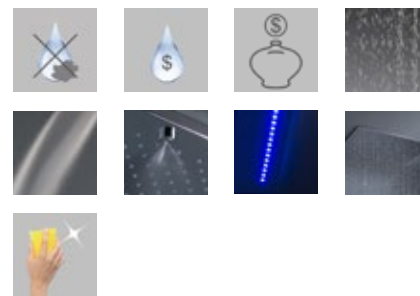

multifunction chromotherapy

1B 406 1L

modello brevettato | patented | breveté | patentiert

ottone massiccio | solid brass | laiton massif | massiv Messing

consumo idrico effetto pioggia: 10 litri/minuto | average flow rate rain effect: 10 liters/minute

consommation effet pluie: 10 L/min | Durchflussmenge Regenbrause: 10 L/min

consumo idrico cascata: 18 litri/minuto | average flow rate waterfall: 18 liters/minute

consommation cascade: 18 L/min | Durchflussmenge Wasserfall: 18 L/min

pressione minima di esercizio: 1,5 bar dinamici | minimum dynamic pressure required: 1,5 bar (21,7 psi)

pression minimale 1,5 bar | mindest Druck aus 1,5 bar

Soffione anticalcare multifunzione quadrato cromato 400x400mm con cromoterapia a 72 LED RGB, CASCATA e NEBULIZZAZIONE. Completo di dispositivo DELUXE per fissaggio a controsoffitto.

Square multifunctional chrome plated antiscald 72 LED RGB shower head 400x400mm with WATERFALL and NEBULIZATION. Equipped with DELUXE false ceiling fixing device.

Pomme de tête anticalcaire multifonction chromée carrée 400x400mm à 72 LED RGB avec CASCADE et NÉBULISATION. Dispositif de fixation au contre-plafond DELUXE compris.

Viereckige Kopfbrause Anti-Kalk 400x400mm 72 LED RGB verchromt mit WASSERFALL und NEBULISIERUNG. Vorrichtung für blinde Decke Montage DELUXE einschließlich.

NOTE | NOTES

A - Alimentazione cascata - Waterfall water supply - Connexion cascade - Wasserfall Anschluss

B - Alimentazione pioggia - Rain water supply - Connexion pluie - Regenbrause Anschluss

C - Connettore LED - LED connector - Connecteur LED - LED Verbinder

D - Alimentazione nebulizzatori - Nebulization water supply - Connexion nébulisation - Nebulisierung Anschluss

E - Dimensione scasso controsoffitto - False ceiling hole dimension - Dimension trou au contre-plafond - Lochgröße von dem blinden Decke

Lazienda si riserva il diritto di apportare senza preavviso modifiche ai prodotti in qualsiasi momento | Manufacture reserves the right to change products at any time without notice.
Luzine se réserve à tout moment de modifier les caractéristiques des produits | Der Hersteller behält sich vor, alle Produkte ohne vorherige Mitteilung zu ändern.