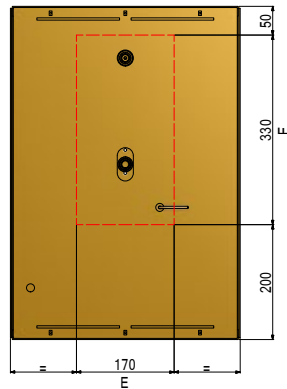

multifunction chromotherapy

2B 604 1L

modello brevettato | patented | breveté | patentiert

ottone massiccio | solid brass | laiton massif | massiv Messing

consumo idrico effetto pioggia: 12 litri/minuto | average flow rate rain effect: 12 liters/minute

consommation effet pluie: 12 L/min | Durchflussmenge Regenbrause: 12 L/min

consumo idrico cascata: 18 litri/minuto | average flow rate waterfall: 18 liters/minute

consommation cascade: 18 L/min | Durchflussmenge Wasserfall: 18 L/min

pressione minima di esercizio: 1,5 bar dinamici | minimum dynamic pressure required: 1,5 bar (21,7 psi)

pression minimale 1,5 bar | mindest Druck aus 1,5 bar

Soffione anticalcare multifunzione rettangolare cromato 600x400mm con cromoterapia a 72 LED RGB e CASCATA. Completo di dispositivo DELUXE per fissaggio a controsoffitto.

Rectangular multifunctional chrome plated antiscalc 72 LED RGB shower head 600x400mm with WATERFALL. Equipped with DELUXE false ceiling fixing device.

Pomme de tête anticalcaire multifonction chromée rectangulaire 600x400mm à 72 LED RGB avec CASCADE. Dispositif de fixation au contre-plafond DELUXE compris.

Rechteckige Kopfbrause Anti-Kalk 600x400mm 72 LED RGB verchromt mit WASSERFALL. Vorrichtung für blinde Decke Montage DELUXE einschließlich.

NOTE | NOTES

A - Alimentazione cascata - Waterfall water supply - Connexion cascade - Wasserfall Anschluss

B - Alimentazione pioggia - Rain water supply - Connexion pluie - Regenbrause Anschluss

C - Connettore LED - LED connector - Connecteur LED - LED Verbinder

E - Dimensione minima scasso controsoffitto - Minimum false ceiling hole dimension

E - Dimension minimum du trou au contre-plafond - Mindestlochgröße von dem blinden Decke

L'azienda si riserva il diritto di apportare senza preavviso modifiche ai prodotti in qualsiasi momento | Manufacturer reserves the right to change products at any time without notice.
L'usine se réserve à tout moment de modifier les caractéristiques des produits | Der Hersteller behält sich vor, alle Produkte ohne vorherige Mitteilung zu ändern.