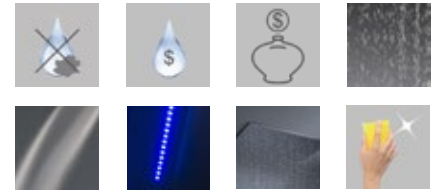

multifunction chromotherapy

2B 604 1L

modello brevettato | patented | breveté | patentiert

ottone massiccio | solid brass | laiton massif | massiv Messing

consumo idrico effetto pioggia: 12 litri/minuto | average flow rate rain effect: 12 liters/minute

consommation effet pluie: 12 L/min | Durchflussmenge Regenbrause: 12 L/min

consumo idrico cascata: 18 litri/minuto | average flow rate waterfall: 18 liters/minute

consommation cascade: 18 L/min | Durchflussmenge Wasserfall: 18 L/min

pressione minima di esercizio: 1,5 bar dinamici | minimum dynamic pressure required: 1,5 bar (21,7 psi)

pression minimale 1,5 bar | mindest Druck aus 1,5 bar

Soffione anticalcare multifunzione rettangolare cromato 600x400mm con cromoterapia a 72 LED RGB e CASCATA. Completo di dispositivo DELUXE per fissaggio a controsoffitto.

Rectangular multifunctional chrome plated antiscalc 72 LED RGB shower head 600x400mm with WATERFALL. Equipped with DELUXE false ceiling fixing device.

Pomme de tête anticalcaire multifonction chromée rectangulaire 600x400mm à 72 LED RGB avec CASCADE. Dispositif de fixation au contre-plafond DELUXE compris.

Rechteckige Kopfbrause Anti-Kalk 600x400mm 72 LED RGB verchromt mit WASSERFALL. Vorrichtung für blinde Decke Montage DELUXE einschließlich.

NOTE | NOTES

A - Alimentazione cascata - Waterfall water supply - Connexion cascade - Wasserfall Anschluss

B - Alimentazione pioggia - Rain water supply - Connexion pluie - Regenbrause Anschluss

C - Connettore LED - LED connector - Connecteur LED - LED Verbinder

E - Dimensione minima scasso controsoffitto - Minimum false ceiling hole dimension

E - Dimension minimum du trou au contre-plafond - Mindestlochgröße von dem blinden Decke

L'azienda si riserva il diritto di apportare senza preavviso modifiche ai prodotti in qualsiasi momento | Manufacturer reserves the right to change products at any time without notice.
L'usine se réserve à tout moment de modifier les caractéristiques des produits | Der Hersteller behält sich vor, alle Produkte ohne vorherige Mitteilung zu ändern.