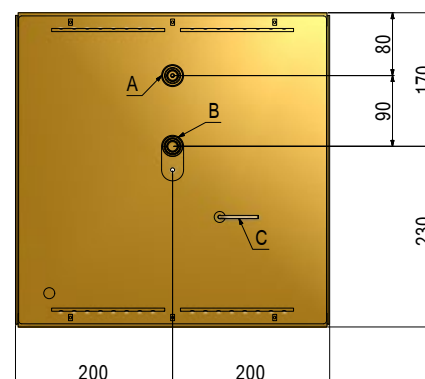

multifunction chromotherapy

1B 404 1L

modello brevettato | patented | breveté | patentiert

ottone massiccio | solid brass | laiton massif | massiv Messing

consumo idrico effetto pioggia: 10 litri/minuto | average flow rate rain effect: 10 liters/minute

consommation effet pluie: 10 L/min | Durchflussmenge Regenbrause: 10 L/min

consumo idrico cascata: 18 litri/minuto | average flow rate waterfall: 18 liters/minute

consommation cascade: 18 L/min | Durchflussmenge Wasserfall: 18 L/min

pressione minima di esercizio: 1,5 bar dinamici | minimum dynamic pressure required: 1,5 bar (21,7 psi)

pression minimale 1,5 bar | mindest Druck aus 1,5 bar

Soffione anticalcare multifunzione quadrato cromato 400x400mm con cromoterapia a 72 LED RGB e CASCATA. Completo di dispositivo DELUXE per fissaggio a controsoffitto.

Square multifunctional chrome plated antiscald 72 LED RGB shower head 400x400mm with WATERFALL. Equipped with DELUXE false ceiling fixing device.

Pomme de tête anticalcaire multifonction chromée carrée 400x400mm à 72 LED RGB avec CASCADE. Dispositif de fixation au contre-plafond DELUXE compris.

Viereckige Kopfbrause Anti-Kalk 400x400mm 72 LED RGB verchromt mit WASSERFALL. Vorrichtung für blinde Decke Montage DELUXE einschließlich.

NOTE | NOTES

A - Alimentazione cascata - Waterfall water supply - Connexion cascade - Wasserfall Anschluss

B - Alimentazione pioggia - Rain water supply - Connexion pluie - Regenbrause Anschluss

C - Connettore LED - LED connector - Connecteur LED - LED Verbinder

F - Flusso cascata - Waterfall flow - Flux cascade - Wasserfallausfluß

E - Dimensione minima scasso controsoffitto - Minimum false ceiling hole dimension

E - Dimension minimum du trou au contre-plafond - Mindestlochgröße von dem blinden Decke

L'azienda si riserva il diritto di apportare senza preavviso modifiche ai prodotti in qualsiasi momento. | Manufacture reserves the right to change products at any time without notice.
L'usine se réserve à tout moment de modifier les caractéristiques des produits. | Der Hersteller behält sich vor, alle Produkte ohne vorherige Mitteilung zu ändern.