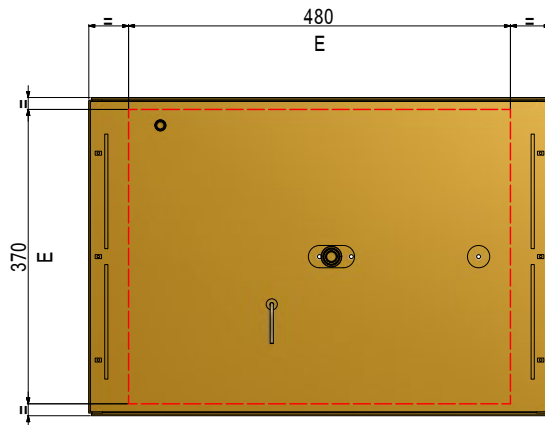

multifunction chromotherapy

2B 605 1L

modello brevettato | patented | breveté | patentiert

ottone massiccio | solid brass | laiton massif | massiv Messing

consumo idrico effetto pioggia: 12 litri/minuto | average flow rate rain effect: 12 liters/minute

consommation effet pluie: 12 L/min | Durchflussmenge Regenbrause: 12 L/min

consumo idrico nebulizzazione: 1,5 litri/minuto | average flow rate nebulization: 1,5 liters/minute

consommation nébulisation: 1,5 L/min | Durchflussmenge Nebulisierung: 1,5 L/min

Soffione anticalcare multifunzione rettangolare cromato 600x400mm con cromoterapia a 72 LED RGB e NEBULIZZAZIONE. Completo di dispositivo DELUXE per fissaggio a controsoffitto.

Rectangular multifunctional chrome plated antiscald 72 LED RGB shower head 600x400mm with NEBULIZATION. Equipped with DELUXE false ceiling fixing device.

Pomme de tête anticalcaire multifonction chromée rectangulaire 600x400mm à 72 LED RGB avec NÉBULISATION. Dispositif de fixation au contre-plafond DELUXE compris.

Rechteckige Kopfbrause Anti-Kalk 600x400mm 72 LED RGB verchromt mit NEBULISIERUNG. Vorrichtung für blinde Decke Montage DELUXE einschließlich.

NOTE | NOTES

A - Alimentazione nebulizzatori - Nebulization water supply - Connexion nébulisation - Nebulisierung Anschluss

B - Alimentazione pioggia - Rain water supply - Connexion pluie - Regenbrause Anschluss

C - Connettore LED - LED connector - Connecteur LED - LED Verbinder

E - Dimensione scasso controsoffitto - False ceiling hole dimension - Dimension trou au contre-plafond - Lochgröße von dem blinden Decke

L'azienda si riserva il diritto di apportare senza preavviso modifiche ai prodotti in qualsiasi momento. | Manufacture reserves the right to change products at any time without notice.
L'usine se réserve à tout moment de modifier les caractéristiques des produits. | Der Hersteller behält sich vor, alle Produkte ohne vorherige Mitteilung zu ändern.