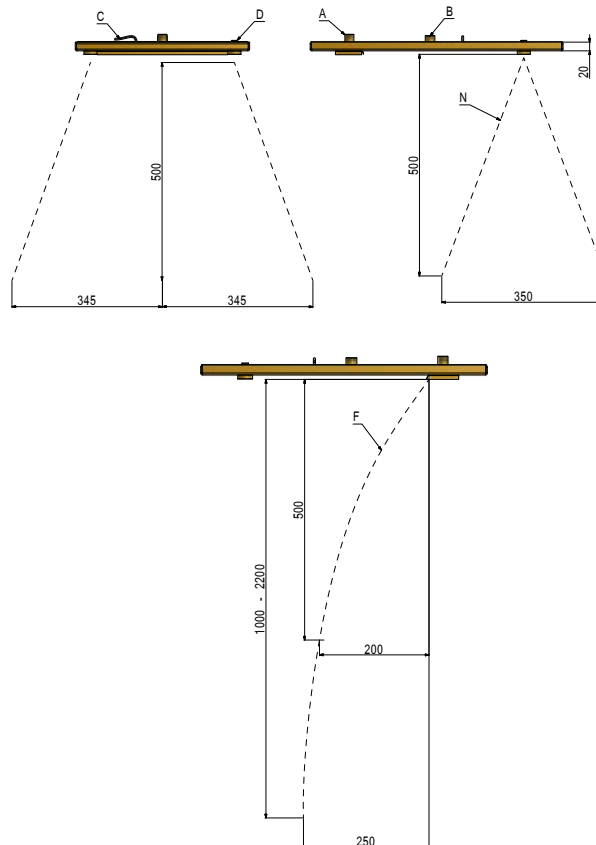

multifunction chromotherapy

2B 606 1L

modello brevettato | patented | breveté | patentiert

ottone massiccio | solid brass | laiton massif | massiv Messing

consumo idrico effetto pioggia: 12 litri/minuto | average flow rate rain effect: 12 liters/minute

consommation effet pluie: 12 L/min | Durchflussmenge Regenbrause: 12 L/min

consumo idrico cascata: 18 litri/minuto | average flow rate waterfall: 18 liters/minute

consommation cascade: 18 L/min | Durchflussmenge Wasserfall: 18 L/min

pressione minima di esercizio: 1,5 bar dinamici | minimum dynamic pressure required: 1,5 bar (21,7 psi)

pression minimale 1,5 bar | mindest Druck aus 1,5 bar

Soffione anticalcare multifunzione rettangolare cromato 600x400mm con cromoterapia a 72 LED RGB, CASCATA e NEBULIZZAZIONE. Completo di dispositivo DELUXE per fissaggio a controsoffitto.

Rectangular multifunctional chrome plated antiscaling 72 LED RGB shower head 600x400mm with WATERFALL and NEBULIZATION. Equipped with DELUXE false ceiling fixing device.

Pomme de tête anticalcaire multifonction chromée rectangulaire 600x400mm à 72 LED RGB avec CASCADE et NÉBULISATION. Dispositif de fixation au contre-plafond DELUXE compris.

Rechteckige Kopfbrause Anti-Kalk 600x400mm 72 LED RGB verchromt mit WASSERFALL und NEBULISIERUNG. Vorrichtung für blinde Decke Montage DELUXE einschließlich.

NOTE | NOTES

A - Alimentazione cascata - Waterfall water supply - Connexion cascade - Wasserfall Anschluss

B - Alimentazione pioggia - Rain water supply - Connexion pluie - Regenbrause Anschluss

C - Connettore LED - LED connector - Connecteur LED - LED Verbinder

D - Alimentazione nebulizzatori - Nebulization water supply - Connexion nébulisation - Nebulisierung Anschluss

F - Flusso cascata - Waterfall flow - Flux cascade - Wasserfallausfluß

N - Nebulizzazione - Nebulization - Nébulisation - Nebulisierung

L'azienda si riserva il diritto di apportare senza preavviso modifiche ai prodotti in qualsiasi momento | Manufacture reserves the right to change products at any time without notice.
L'usine se réserve à tout moment de modifier les caractéristiques des produits | Der Hersteller behält sich vor, alle Produkte ohne vorherige Mitteilung zu ändern.